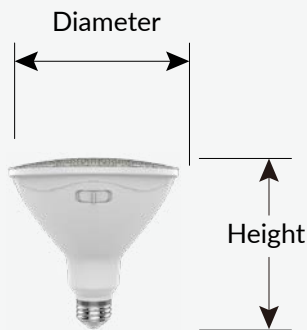

Introduce:

The TOPSTAR LED PAR reflector light features our highest quality and most energy efficient light. It has a high (CRI) of 90+ so colors appear more vivid and natural. Rated to last an average life of 25,000 Hours, the bulb lasts up to 25 times longer than the equivalent incandescent light and is much more energy efficient saving you time and money. Preset the color temperature with a toggle on the PAR LED bright for your need. Get instant on to full brightness with relatively cool running performance. The high performance versatile PAR LED bright white light is fully dimmable and suitable for indoor and outdoor use making it an ideal replacement light for outdoor security lighting, recess and track lighting applications.

Features & Benefits:

- Instant on to full brightness and TRIAC dimmable
- 3 color temperatures optional, let you choose your favorite color temperature
- Enhance high-CRI LED light makes colors vibrant
- These LED lights do not contain mercury and won't release any hazardous gases into the air
- With a lifetime of up to 25,000 hours, you can reduce the hassle of frequently replacing your light bulbs
- Energy efficient LED technology uses considerably less power and last longer compared to equivalent incandescent lights

Application place:

The product is suitable for courtyard, corridor, living room and so on.

Available Sizes:

Type	Diameter	Height
TSZ7PAR20-LD00*	2.60 Inch(66mm)	3.38 Inch(86mm)
TSZ9.5PAR30-LD00*	3.37 Inch(96mm)	3.58 Inch(91mm)
TSZ9.5P30-LD	3.37 Inch(96mm)	4.72 Inch(120mm)
TSZ13PAR38-LD00*	4.84 Inch(123mm)	5.23 Inch(133mm)
TSZ14P38-LD	4.84 Inch(123mm)	5.23 Inch(133mm)