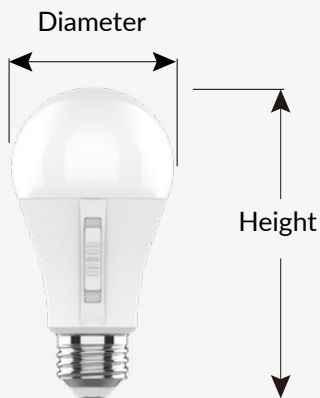

DIMMABLE

TRIAC Dimming

Introduce:

Enjoy all the benefits of advanced LED energy-saving technology with the TOPSTAR LED Light Bulb. The light bulbs feature high color rendering index light with superior light quality and rich vivid color. This LED bulb replaces incandescent bulb, producing a similar light output using less electricity. Preset the color temperature with a toggle on the bulb for your need. Get instant on to full brightness with relatively cool running performance. These TOPSTAR bulbs have an average life of 15,000 hours are RoHS compliant, and are 100% mercury free. Choose a dependable Title 20 Compliant bulb for general purpose residential or commercial applications.

Application place:

The product is suitable for ceiling fixture, table lamp and so on.

Available Sizes:

Type	Diameter	Height
TSZ6A19-LD002-CEC	2.28 Inch(58mm)	4.21 Inch(107mm)
TSZ10A19-LD004-CEC	2.28 Inch(58mm)	4.21 Inch(107mm)
TSZ13A19-LD001-CEC	2.36 Inch(60mm)	4.57 Inch(116mm)
TSZ15A19-LD003-CEC	2.36 Inch(60mm)	4.57 Inch(116mm)