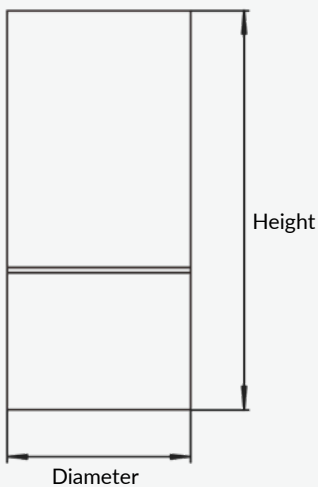

## Available Sizes :

Type	Height	Diameter
SM Spot light COB	113mm	59mm

**Technical Data :**

Lamp Type	Spot light
Rated Voltage	220-240V
Rated Power	10W
Power Factor--PF	DF0.5
Displacement Factor--DF	DF0.7
Declared Luminous Flux	900lm
Color Temperature	4000K
Average Ra	Ra90
Beam Angle	36°
Average Life	25000H
Working Temperature	-10~40 C
Material	Aluminum
Appearance and colour	White、 Black
Dimmable	NO
Environment	Damp Location
Certificate	CE/CB/ERP