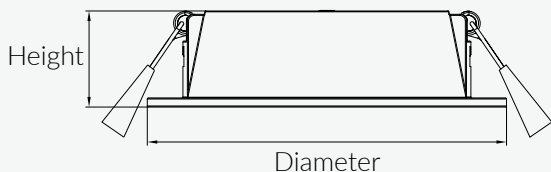

TOPSTAR

— Since 1958 —

Starlight Down light

90°

CE CB

Introduce:

Starlight Down light focuses on high quality LED Lighting. Low-profile modern style, this modern down light looks elegant, clean and minimalistic and is therefore ideal for modern furnishing styles. The lights are perfect for any area with low ceiling. The flat back of the flush light fixture blends in with the ceiling, freeing up space while matching any decorating style. Ideal for bedroom, kitchen, dining room, closet, bathroom, living room, laundry room, etc. Lights has the features of simple and beautiful appearance, compact structure, lightweight and easy to use, soft light, safe use and high efficiency; It is a kind of LED luminaire suitable for indoor lighting which is directly mounted on the ordinary mounting surface.

Application place:

Residential home/Living room/Bedroom/Apartments/Hotel/Restaurant

Available Sizes:

Type	Height	Diameter
Starlight 3Inch	1.18Inch(30mm)	3.58Inch(91mm)
Starlight 4Inch	1.30Inch(33mm)	4.21Inch(107mm)
Starlight 5Inch	1.41Inch(36mm)	5.35Inch(136mm)
Starlight 6Inch	1.65Inch(42mm)	6.69Inch(170mm)
Starlight 8Inch	1.89Inch(48mm)	8.66Inch(220mm)

Technical Data:

Lamp Type	Starlight 3Inch	Starlight 4Inch	Starlight 5Inch	Starlight 6Inch	Starlight 8Inch
Input Voltage	220-240V				
Rated Power	7W	11W	16W	22W	30W
Displacement Factor--DF	DF0.5	DF0.7	DF0.7	DF0.7	DF0.9
Declared Luminous Flux @ Bright white Anti-glare baffle	650lm	1100lm	1650lm	2300lm	3200lm
Color Temperature	3000K/4000K				
Average Ra	80				
Beam Angle	90°				
Average Life	25000H				
Working Temperature	-10 °C (14 °F) ~ 40 °C (+104 °F)				
Material	Metal, Plastic				
Dimmable	NO				
Cut-out	2.95Inch(75mm)	3.74Inch(95mm)	4.72Inch(120mm)	6.10Inch(155mm)	7.87Inch(200mm)
Environment	IP20				
Certificate	CE/CB/ERP				