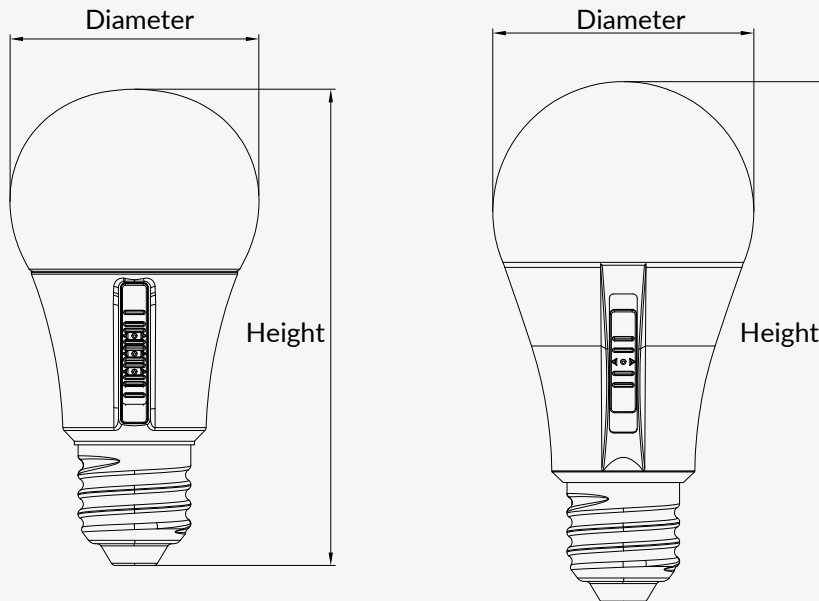

TOPSTAR

— Since 1958 —

5CCT A Bulbs

CE CB

5CCT

Introduce :

The color selection feature of these bulbs lets you choose from five different white color temperatures ranging from 2700K to 5000K. You can use the toggle on the bulb's body to choose the one you need from five color temperatures, so that you can better match the decoration. This covers a broad spectrum from Soft White to Daylight White light. This flexibility gives you the ability to change the mood and aesthetic of a space just by choosing the color of the light. Perfect for decorative and general lighting applications and creates a warm ambience similar to traditional lamps. Great replacement lamp for traditional incandescent lamp.

Application place :

Commercial Areas/Hospitality Installations/ Residential lighting/ Retail shops/ Social Areas.

Type	Diameter	Height
5CCT A60(58)	58mm	110mm
5CCT A60	60mm	119mm

Technical Data :

Lamp Type	5CCT A60(58)	5CCT A60(58)	5CCT A60	5CCT A60
Rated Voltage	220-240V	220-240V	220-240V	220-240V
Rated Power	4.9W	9W	10W	14W
Incandescent Equivalent	40W	60W	75W	100W
Displacement Factor--DF	DF0.5	DF0.5	DF0.7	DF0.7
Declared Luminous Flux	470lm	806lm	1055lm	1521lm
Color Temperature	2700K&3000K& 3500K&4000K&5000K	2700K&3000K& 3500K&4000K&5000K	2700K&3000K& 3500K&4000K&5000K	2700K&3000K& 3500K&4000K&5000K
Average Ra	Ra80	Ra80	Ra80	Ra80
Beam Angle	220°	220°	220°	220°
Average Life	15000H	15000H	15000H	15000H
Working Temperature	-10~40°C	-10~40°C	-10~40°C	-10~40°C
Material	Plastics and Aluminum	Plastics and Aluminum	Plastics and Aluminum	Plastics and Aluminum
Dimmable	NO	NO	NO	NO
Base	E27	E27	E27	E27
Environment	IP20	IP20	IP20	IP20
Certificate	CE/CB/ERP	CE/CB/ERP	CE/CB/ERP	CE/CB/ERP