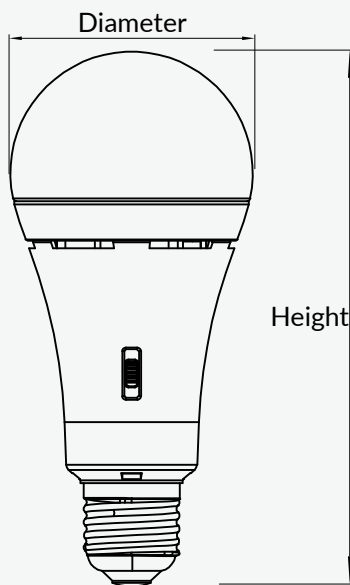

Application place :

Commercial Areas/Hospitality Installations/ Residential lighting/ Retail shops/ Social Areas.

Available Sizes :

Type	Diameter	Height
A65	66mm	144mm

Technical Data :

Lamp Type	A65
Rated Voltage	220-240V
Rated Power	7.5W
Incandescent Equivalent	60W
Displacement Factor--DF	DF0.5
Declared Luminous Flux	806lm
Battery style Luminous Flux	90lm
Color Temperature	3000K、 6500K
Average Ra	Ra80
Beam Angle	180°
Battery	18650 1500mAh ϕ 18*H65mm
Average Life	15000H
Working Temperature	-10~40°C
Material	Plastics and Aluminum
Dimmable	NO
Base	E27
Environment	IP20
Certificate	CE/CB/ERP