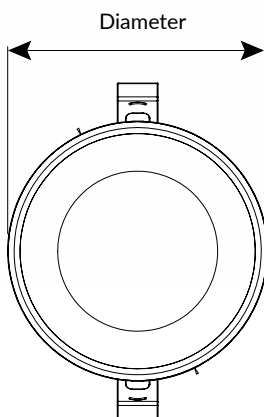

Application place:

Residential home/Living room/Bedroom/Apartments/Hotel/Restaurant

Available Sizes:

Model	Diameter	Height
3"	125mm	32.5mm
4"	175mm	32.5mm
6"	220mm	32.5mm

Technical Date:

Picture			
Type	Hero 3Inch	Hero 4Inch	Hero 6Inch
Rated Voltage	220-240V	220-240V	220-240V
Rated Power	10W	13W	18W
Power Factor	0.7	0.7	0.7
Declared Luminous Flux	380lm	600lm	1000lm
Color Temperature, Key light	3000K&4000K&6500K	3000K&4000K&6500K	3000K&4000K&6500K
Color Temperature, Night light	2000K	2000K	2000K
Average Ra	Ra90	Ra90	Ra90
Beam Angle	110°	110°	110°
Average Life	25000H	25000H	25000H
Working Temperature	-10~40℃	-10~40℃	-10~40℃
Material	Metal、Plastic	Metal、Plastic	Metal、Plastic
Dimmable	NO	NO	NO
Cut-out	110mm	155mm	200mm
Environment	IP20	IP20	IP20
Certificate	CE/CB/ERP	CE/CB/ERP	CE/CB/ERP