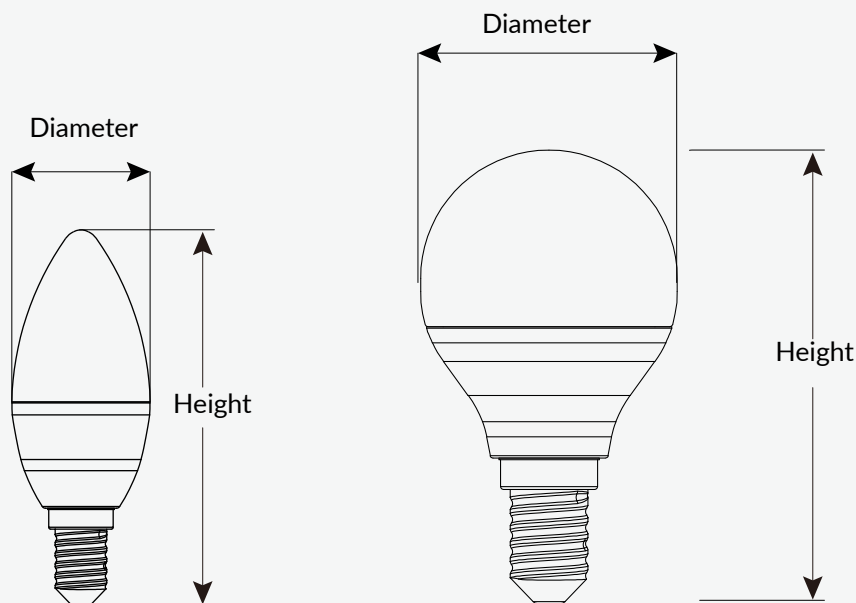

## Available Sizes:

Type	Diameter	Height
B35	1.44Inch(36.5mm)	3.90Inch(99mm)
P45	1.77Inch(45mm)	3.13Inch(79.5mm)

**Technical Date:**

Picture				
Lamp Type	B35	B35	P45	P45
Rated Voltage	220-240V	220-240V	220-240V	220-240V
Rated Power	2.9W	4W	2.9W	4W
Incandescent Equivalent	45W	51W	45W	51W
Power Factor--PF	/	/	/	/
Displacement factor--DF	/	/	/	/
Declared Luminous Flux	470lm	650lm	470lm	650lm
Color Temperature	2700K/6500K	3000K/6500K	2700K/6500K	3000K/6500K
Average Ra	Ra80	Ra80	Ra80	Ra80
Beam Angle	150°	150°	150°	150°
Average Life	50000H	50000H	25000H	25000H
Working Temperature	-10~40 C	-10~40 C	-10~40 C	-10~40 C
Material	Plastics & Aluminum	Plastics & Aluminum	Plastics & Aluminum	Plastics & Aluminum
Dimmable	YES	YES	YES	YES
Base	E27	E27	E27	E27
Environment	IP20	IP20	IP20	IP20
Certificate	CE/CB/ERP	CE/CB/ERP	CE/CB/ERP	CE/CB/ERP