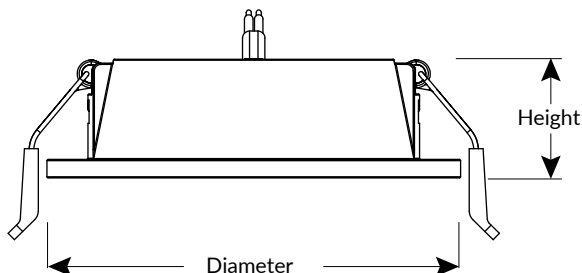

Fairy Down light & Nightlight focuses on high quality LED Lighting. Low-profile modern style, this modern ceiling light looks elegant, clean and minimalistic and is therefore ideal for modern furnishing styles. The lights are perfect for any area with low ceiling. The flat back of the flush light fixture blends in with the ceiling, freeing up space while matching any decorating style. Ideal for bedroom, kitchen, dining room, closet, bathroom, living room, laundry room, etc. Lights has the features of simple and beautiful appearance, compact structure, lightweight and easy to use, soft light, safe use and high efficiency; It is a kind of LED luminaire suitable for indoor lighting which is directly mounted on the ordinary mounting surface. closet, bathroom, living room, laundry room, etc. Lights has the features of simple and beautiful appearance, compact structure, lightweight and easy to use, soft light, safe use and high efficiency; It is a kind of LED luminaire suitable for indoor lighting which is directly mounted on the ordinary mounting surface.

Application place:

Residential home/Living room/Bedroom/Apartments/Hotel/Restaurant

Available Sizes:

Type	Height	Diameter
Fairy 3Inch	31mm	87mm
Fairy 4Inch	31mm	107mm
Fairy 6Inch	31mm	167mm

Technical Date:

Picture			
Lamp Type	Fairy 3Inch	Fairy 4Inch	Fairy 6Inch
Rated Voltage	220-240V	220-240V	220-240V
Rated Power	4.9W	7W	12W
Displacement Factor--DF	/	DF0.5	DF0.7
Declared Luminous Flux	380lm	600lm	1000lm
Color Temperature, Key light	3000K&4000K&6500K	3000K&4000K&6500K	3000K&4000K&6500K
Color Temperature, Night light	2000K	2000K	2000K
Average Ra	Ra80	Ra80	Ra80
Beam Angle	90°	90°	90°
Average Life	15000H	15000H	15000H
Working Temperature	-10~40°C	-10~40°C	-10~40°C
Material	Plastic	Plastic	Plastic
Dimmable	NO	NO	NO
Cut-out	75mm	95mm	155mm
Environment	IP20	IP20	IP20
Certificate	CE/CB/ERP	CE/CB/ERP	CE/CB/ERP