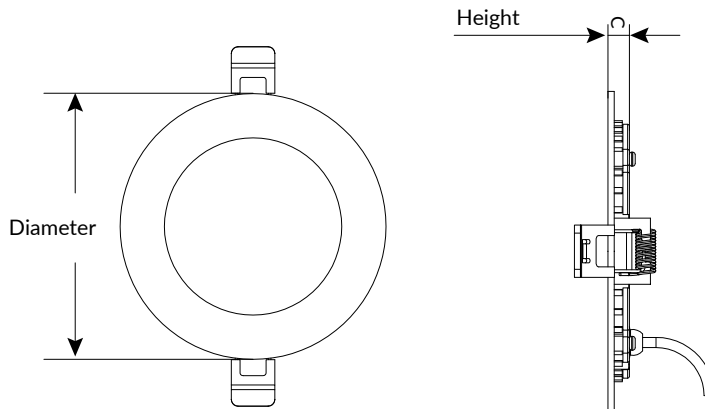

Features & Benefits :

- Edge-lit design for even lighting distribution, Up to 16.5mm total high
- High quality light guide plate reduces light loss and uniform light output
- No Flicker and Buzzing, comfortable for your eyes, provides a comfortable, stress-free atmosphere
- External isolation drive, Less heat output and extremely long lifespan 25000hrs.
- CRI80 High ability of revealing the colors of various objects faithfully and protect your eyes, allowing you to enjoy the most realistic objects' color.

Application place :

Residential home/Living room/Bedroom/Apartments/Hotel/Restaurant

Available Sizes :

Model	Height	Diameter
Athena G2 4Inch	16.5mm	120mm
Athena G2 6Inch	16.5mm	168mm
Athena G2 8Inch	16.5mm	223mm

Technical Data:

Picture			
Type	Athena G2 4Inch	Athena G2 6Inch	Athena G2 8Inch
Rated Voltage	220-240V	220-240V	220-240V
Rated Power	6.5W	12W	16W
Power Factor	0.7	0.7	0.7
Declared Luminous Flux	650lm	1200lm	1600lm
Color Temperature	3000K/6500K	3000K/6500K	3000K/6500K
Average Ra	Ra80	Ra80	Ra80
Beam Angle	110°	110°	110°
Average Life	25000H	25000H	25000H
Working Temperature	-10~40℃	-10~40℃	-10~40℃
Material	Metal、Plastic	Metal、Plastic	Metal、Plastic
Isolation drive	Yes	Yes	Yes
Dimmable	NO	NO	NO
Cut-out	100mm	150mm	200mm
Environment	IP20	IP20	IP20
Certificate	CE/CB/ERP	CE/CB/ERP	CE/CB/ERP