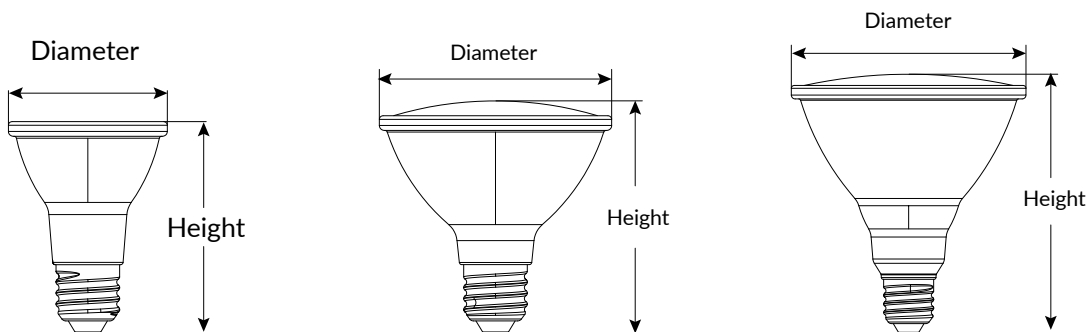

**AG PAR20****AG PAR30****AG PAR38****CE CB****Introduce:**

The AG PAR20, PAR30 and PAR38 delivers impressive spot lighting which a perfect retrofit replacement for halogen or incandescent spots. The reflector emits directed light in pendant luminaires, spots and spotlights. It only emits frontal light to highlight pictures, decorations or entire wall surfaces with targeted illumination. Perfect for decorative and general lighting applications and creates a warm ambience similar to traditional lamps.

**Application place :**

Residential home/Living room/ Bedroom/Apartments/Hotel/Restaurant.

**Available Sizes :**

Type	Diameter	Height
AG PAR20	2.56Inch(65mm)	3.40Inch(86.5mm)
AG PAR30	3.74Inch(95mm)	3.74Inch(95mm)
AG PAR38	4.80Inch(122mm)	5.30Inch(134.6mm)

**Technical Data:**

Picture			
Lamp Type	AG PAR20	AG PAR30	AG PAR38
Rated Voltage	220-240V	220-240V	220-240V
Rated Power	4.5W	6.8W	10W
Incandescent Equivalent	75W	95W	140W
Power Factor PF	PF0.7	PF0.7	PF0.7
Displacement Factor--DF	PF0.7	PF0.7	PF0.7
Declared Luminous Flux	Useful 540lm	Useful 820lm	Useful 1200lm
Color Temperature	2700K/6500K	2700K/6500K	2700K/6500K
Average Ra	Ra80	Ra80	Ra80
Beam Angle	36°	36°	36°
Average Life	25000H	25000H	25000H
Working Temperature	-10~40°C	-10~40°C	-10~40°C
Material	Glass and UV PC Plastics	Glass and UV PC Plastics	Glass and UV PC Plastics
Dimmable	Dimmable	Dimmable	Dimmable
Weight	105g	190g	365g
Base	E27	E27	E27
Environment	IP20	IP20	IP20
Certificate	CE/CB/ERP	CE/CB/ERP	CE/CB/ERP