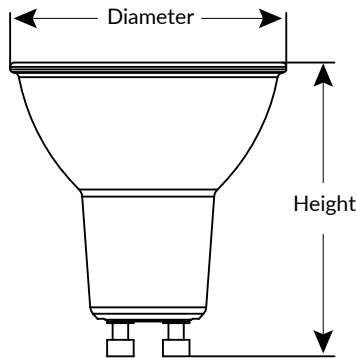

### **Introduce:**

The reflector emits directed light in pendant luminaires, spots and spotlights. The lamp fits in all standard GU10 fittings. It only emits frontal light to highlight pictures, decorations or entire wall surfaces with targeted illumination. Perfect for decorative and general lighting applications and creates a warm ambience similar to traditional lamps.

**Application place :**

Residential home/Living room/ Bedroom/Apartments/Hotel/Restaurant.

**Available Sizes :**

Type	Diameter	Height
PC GU10	1.96Inch(49.8mm)	2.08Inch(52.8mm)
AG GU10	1.96Inch(49.8mm)	2.11Inch(53.5mm)