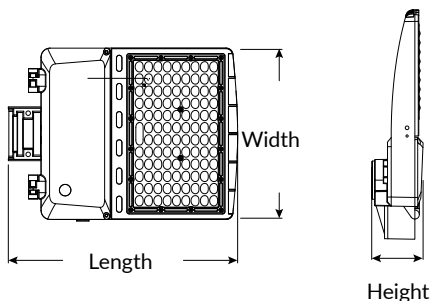

Introduce:

Our LED area light is super bright&80% energy saving. The shatter-resistant design for both commercial and industrial grade applications such as Parking Lot, Street, Mining, Park, Pooling Lighting, Sport Lighting, Sport Yard, Square, Square Lighting, Tunnel Lighting and industrial buildings, or anywhere perimeter lighting is desirable.

The street light fixtures, LED varieties, are perfect for your area lighting needs. These light pole kits come with everything you need to get your project finished.

Features & Benefits:

- 0-10V seamless dimming capabilities
- 4 Wattage selectable
- Multiple optic lens
- Multiple mounting bracket available
- This light fixture designed with curved line for more harmonious and beautiful look with heavy duty and durable die-cast aluminum material.

Application place:

The product is suitable for Parking Area, Driveway, Business parkway, Walkway and so on.

Available Size: