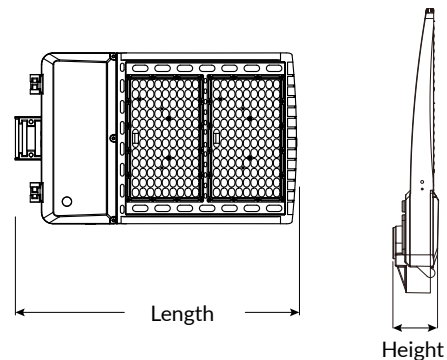

Introduce:

Our LED area light is super bright&80% energy saving. The shatter-resistant design for both commercial and industrial grade applications such as Parking Lot, Street, Mining, Park, Pooling Lighting, Sport Lighting, Sport Yard, Square, Square Lighting, Tunnel Lighting and industrial buildings, or anywhere perimeter lighting is desirable.

The street light fixtures, LED varieties, are perfect for your area lighting needs. These light pole kits come with everything you need to get your project finished.

Features & Benefits:

- 0-10V seamless dimming capabilities
- 4 Wattage selectable
- Multiple optic lens
- Multiple mounting bracket available
- This light fixture designed with curved line for more harmonious and beautiful look with heavy duty and durable die-cast aluminum material.

Application place:

The product is suitable for Parking Area, Driveway, Business parkway, Walkway and so on.

Available Size: