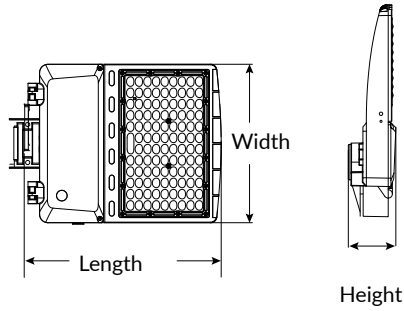

UFO Area Light
DUO Selectable (150W)

UFO Area Light (150W)