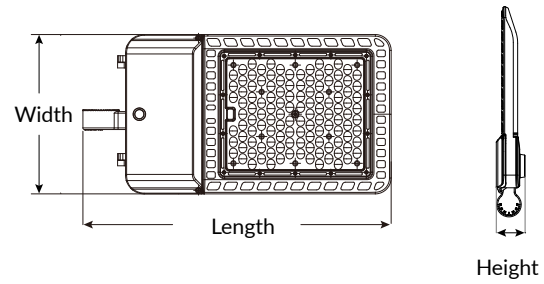

Application place:

The product is suitable for Parking Area, Driveway, Business parkway, Walkway and so on.

Available Size:

UFO Area Light
DUO Selectable (150W)

UFO Area Light
DUO Selectable (320W)

UFO Area Light (150W)

UFO Area Light (280W)

Technical Date:

Picture				
Type	UFO Area Light DUO Selectable (150W)	UFO Area Light DUO Selectable (320W)	UFO Area Light (150W)	UFO Area Light (280W)
Rated Voltage	120-277V	120-277V	120-277V	120-277V
Rated Power	75/100/120/150W	160/200/240/320W	75/100/120/150W	160/200/240/280W
Power Factor	0.7	0.7	0.7	0.7
Declared Luminous Flux	9750/13000/ 15600/19500lm	20800/26000/ 31200/41600lm	9750/13000/ 15600/19500lm	20800/26000/ 31200/36960lm
Color Temperature	2CCT(4000K /5000K)	2CCT(4000K /5000K)	5000K	5000K
Average Ra	70	70	70	70
Beam Angle	Type III	Type III	Type III	Type III
Average Life	50000H	50000H	50000H	50000H
Working Temperature	-20°C (-4°F) ~ 40°C (+104°F)	-20°C (-4°F) ~ 40°C (+104°F)	-20°C (-4°F) ~ 40°C (+104°F)	-20°C (-4°F) ~ 40°C (+104°F)
Material	Aluminum + PC	Aluminum + PC	Aluminum + PC	Aluminum + PC
Dimmable	0-10V	0-10V	0-10V	0-10V
Length	16.00Inch(406.4mm)	24.33Inch(618.00mm)	18.50Inch(470.8mm)	22.80Inch(580.3mm)
Width	11.97Inch(304.0mm)	14.76Inch(375.00mm)	9.84Inch(250.00mm)	11.80Inch(300.0mm)
Height	3.58Inch(91.00mm)	3.82Inch(97.00mm)	2.76Inch(70.00mm)	3.13Inch(79.50mm)
Environment	Wet Location	Wet Location	Wet Location	Wet Location
Certificate	ETL, FCC, DLC5.1P	ETL, FCC, DLC5.1P	ETL, FCC, DLC5.1P	ETL, FCC, DLC5.1P