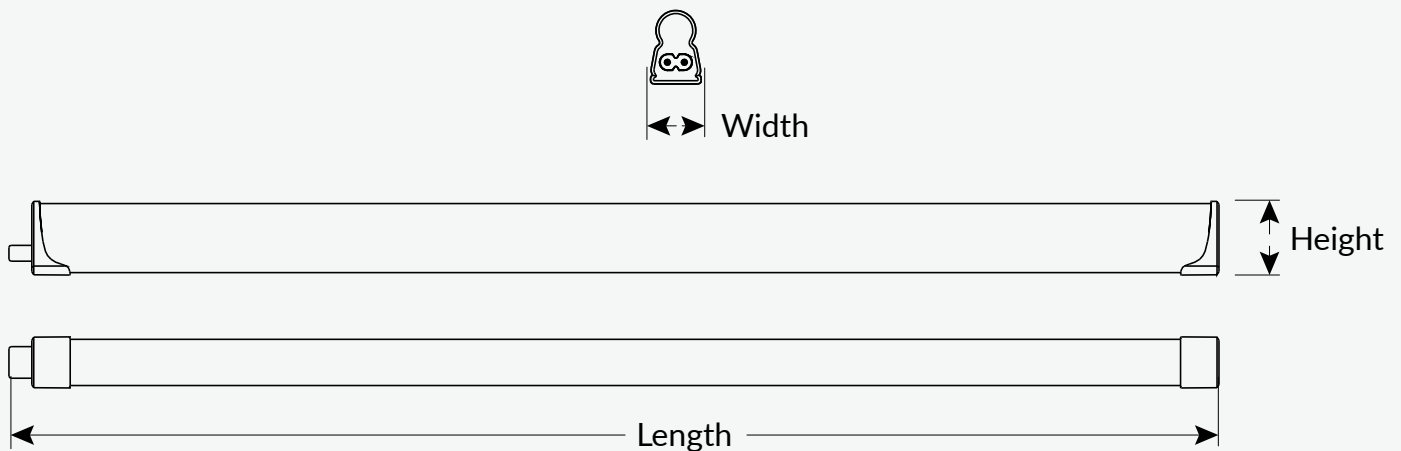

**Saco T5 Batten G2****CE CB****Introduce:**

This LED T5 batten features a compact and slim design for space-saving lighting applications. Energy saving LED linear batten to replace conventional T5 Batten. The T5 batten delivers soft and uniform light with a wide beam angle. Offers various lengths for flexible solutions: 1Ft , 2Ft , 3Ft and 4Ft. Integrated connector makes allows easy in line connection for continuous

runs. Translucent end caps reduce dark zones. It is an ideal lighting option for Office, Display Shelves, Light Troughs, Shops and Boutiques, Wall Lighting and so on.

Features & Benefits:

- Easy installation by mounting brackets
- High quality robust PC extrusion tube
- Uniform light distribution, High efficiency
- Low maintenance with 25,000 hours LED life expectancy
- LED technology provides energy efficient solution and reduced maintenance cost
- Standard or Switch (lighting on/off) design available

Application place:

Office/Display Shelves/Light Troughs/Shops and Boutiques/Wall Lighting

Available Sizes:

Type	Height	Width	Length
Saco T5 Batten G2 1Ft	14.7 Inch(37.3mm)	1.0 Inch(25.9mm)	12.3 Inch(311.5mm)
Saco T5 Batten G2 2Ft	14.7 Inch(37.3mm)	1.0 Inch(25.9mm)	24.1 Inch(611.5mm)
Saco T5 Batten G2 3Ft	14.7 Inch(37.3mm)	1.0 Inch(25.9mm)	35.9 Inch(911.5mm)
Saco T5 Batten G2 4Ft	14.7 Inch(37.3mm)	1.0 Inch(25.9mm)	47.0 Inch(1193.5mm)