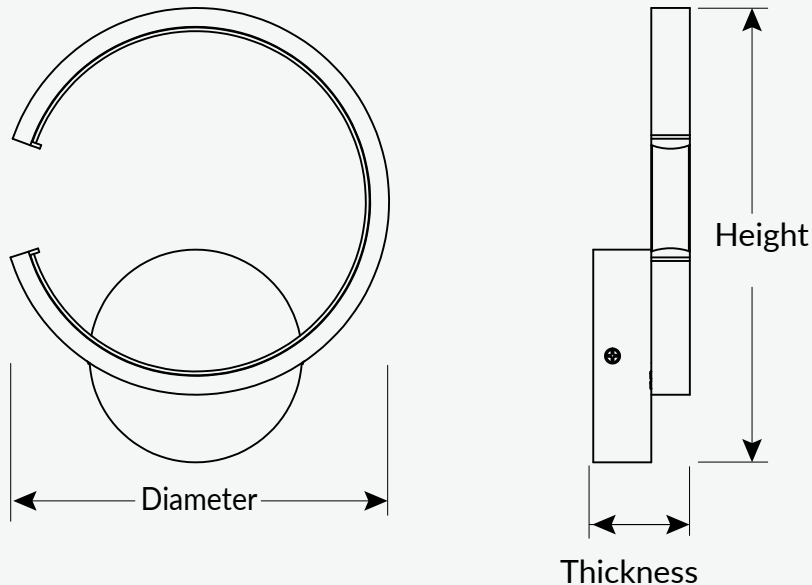

- Ring light body design, beautiful and simple
- Lighting is comfortable and natural
- Integrated molding, painting process
- Materials: Aluminum, Iron, Silicone lampshade
- IC isolated constant current driver
- Appearance optional: black or white
- 25000 hours lifespan

Application place:

Bedroom/Living room/Corridor/Porch/Study...

Available Sizes:

| Type | Diameter | Height | Thickness |
|--------------------------|-----------------|-----------------|----------------|
| Ring Dimmable wall light | 7.9 Inch(200mm) | 9.3 Inch(235mm) | 2.0 Inch(50mm) |

Technical Data:

| | |
|-------------------------|------------------------------------|
| Lamp Type | Ring Basic wall light |
| Rated Voltage | 220-240V |
| Rated Power | 11W |
| Displacement Factor--DF | DF0.7 |
| Declared Luminous Flux | 715lm |
| Color Temperature | 3000K |
| Average Ra | Ra80 |
| Beam Angle | 120° |
| Average Life | 25000H |
| Working Temperature | -10°(14°F)~40°C(104°F) |
| Material | Aluminum、 Iron、 Silicone lampshade |
| Dimmable | NO |
| Environment | IP20 |
| Certificate | CE/CB |