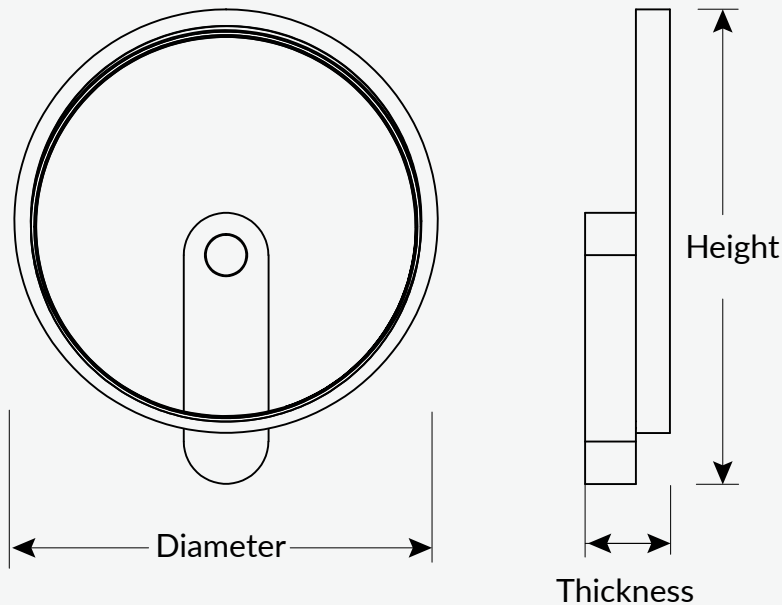

Ring Dimmable wall light

CE CB

Introduce:

Ring Dimmable wall light is simple and beautiful, lighting is comfortable and natural, and the use of simple geometric art to create a stylish lamp, It also creates a space with an artistic atmosphere. It is more popular with young people. Press switch control, knob dimming control, flexibly adjust your lighting needs. This lamp has high light transmittance, uniform and soft light

Features & Benefits :

- Ring light body design, beautiful and simple
- Lighting is comfortable and natural
- Integrated molding, painting process
- Materials: Aluminum、 Iron、 Silicone lampshade
- IC isolated constant current driver
- Appearance optional: black or white
- 25000 hours lifespan

Application place :

Bedroom/Living room/Corridor/Porch/Study...

Available Sizes :

Type	Diameter	Height	Thickness
Ring Dimmable wall light	9.8 Inch(250mm)	11.0 Inch(280mm)	2.0 Inch(50mm)

Technical Data:

Lamp Type	Ring Dimmable wall light
Rated Voltage	220-240V
Rated Power	8W
Displacement Factor--DF	DF0.5
Declared Luminous Flux	520lm
Color Temperature	3000K
Average Ra	Ra80
Beam Angle	120°
Average Life	25000H
Working Temperature	-10°(14°F)~40°C(104°F)
Material	UV PC Plastics、 Aluminum
Dimmable	Yes
Environment	IP20
Certificate	CE/CB