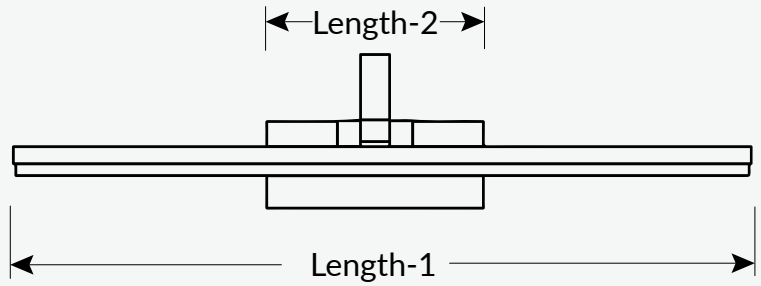

### **Introduce:**

The adjustable B Type mirror light has a high quality lamp body, stable metal characteristics, electroplating lamp body, not easy to rust. Four lengths available: 410mm/510mm/610mm/710mm. Adjustable light heads 270°, convenient for your light needs. The shape is simple, lighting soft, and the simple mirror is matched to interpret the classic beauty with fashion and ability.

**Features & Benefits:**

- Adjustable light heads 270°, Convenient for your light needs
- Delicate and fashionable design
- Materials: Acrylic lampshade、Iron body
- IC isolated constant current driver
- Appearance: brass
- 25000 hours lifespan

**Application place:**

Bedroom/bathroom

**Available Sizes:**

Type	Height	Width	Length-1	Length-2
Adjustable B Type L410	4.3 Inch(110mm)	8.3 Inch(210mm)	16.1 Inch(410mm)	5.9 Inch(150mm)
Adjustable BType L510	4.3 Inch(110mm)	8.3 Inch(210mm)	20.1 Inch(510mm)	5.9 nch(150mm)
Adjustable B Type L610	4.3 Inch(110mm)	8.3 Inch(210mm)	24.0 Inch(610mm)	5.9 Inch(150mm)
Adjustable B Type L710	4.3 Inch(110mm)	8.3 Inch(210mm)	28.0 Inch(710mm)	5.9 Inch(150mm)

## Technical Data:

Lamp Type	Adjustable B Type L410	Adjustable B Type L510	Adjustable B Type L610	Adjustable B Type L710
Rated Voltage	220-240V			
Rated Power	9W	12W	14W	16W
Displacement Factor--DF	DF0.5	DF0.7		
Declared Luminous Flux	585lm	780lm	910lm	1040lm
Color Temperature	3000K/4000K/6000K			
Average Ra	Ra80			
Beam Angle	120°			
Adjustable light heads	270°			
Average Life	25000H			
Working Temperature	-10°(14°F)~40°C(104°F)			
Material	Acrylic lampshade/Iron body			
Dimmable	NO			
Environment	IP20			
Certificate	CE/CB			