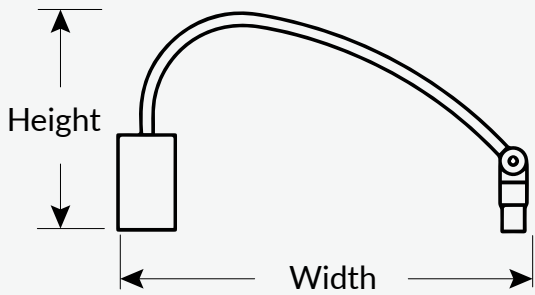

### **Introduce:**

The adjustable B Type mirror light has a high quality lamp body, stable metal characteristics, electroplating lamp body, not easy to rust. Four lengths available: 410mm/510mm/610mm/710mm. Adjustable light heads 270°, convenient for your light needs. The shape is simple, lighting soft, and the simple mirror is matched to interpret the classic beauty with fashion and ability.

**Features & Benefits:**

- Adjustable light heads 270°, Convenient for your light needs
- Delicate and fashionable design
- Materials: Acrylic lampshade、Iron body
- IC isolated constant current driver
- Appearance: brass
- 25000 hours lifespan

**Application place:**

Bedroom/bathroom

**Available Sizes:**

Type	Height	Width	Length-1	Length-2
Adjustable B Type L410	4.3 Inch(110mm)	8.3 Inch(210mm)	16.1 Inch(410mm)	5.9 Inch(150mm)
Adjustable BType L510	4.3 Inch(110mm)	8.3 Inch(210mm)	20.1 Inch(510mm)	5.9 nch(150mm)
Adjustable B Type L610	4.3 Inch(110mm)	8.3 Inch(210mm)	24.0 Inch(610mm)	5.9 Inch(150mm)
Adjustable B Type L710	4.3 Inch(110mm)	8.3 Inch(210mm)	28.0 Inch(710mm)	5.9 Inch(150mm)

## Technical Data:

Lamp Type	Adjustable B Type L410	Adjustable B Type L510	Adjustable B Type L610	Adjustable B Type L710
Rated Voltage	220-240V			
Rated Power	9W	12W	14W	16W
Displacement Factor--DF	DF0.5	DF0.7		
Declared Luminous Flux	585lm	780lm	910lm	1040lm
Color Temperature	3000K/4000K/6000K			
Average Ra	Ra80			
Beam Angle	120°			
Adjustable light heads	270°			
Average Life	25000H			
Working Temperature	-10°(14°F)~40°C(104°F)			
Material	Acrylic lampshade/Iron body			
Dimmable	NO			
Environment	IP20			
Certificate	CE/CB			