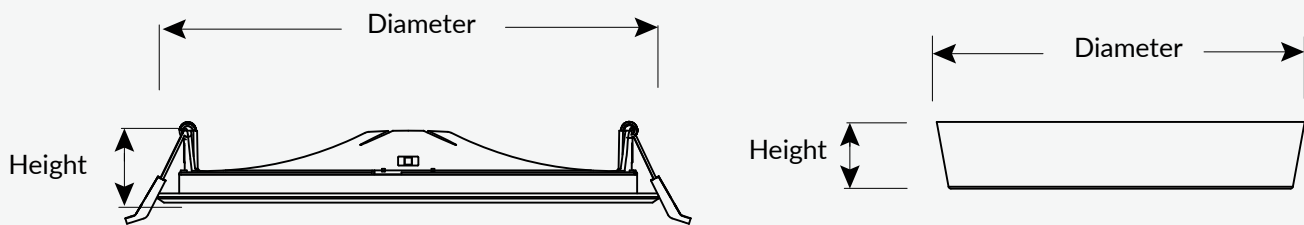

Cinderella Down lightt
Recessed

Cinderella Down lightt
Surface

110°

CE CB

Introduce:

Cinderella Down light ocuses on high quality LED Lighting.Low-profile modern style. Three Cut-out sizes available,4inch,6inch,8inch. Two installation modes are

available, recessed or surface mounted. This modern ceiling light looks elegant, clean and minimalist and is therefore ideal for modern furnishing styles. The lights are perfect for any area with low ceiling. The flat back of the flush light fixture blends in with the ceiling, freeing up space while matching any decorating style. Ideal for bedroom, kitchen, dining room, closet, bathroom, living room, laundry room, etc. Lights has the features of simple and beautiful appearance, compact structure, lightweight and easy to use, soft light, safe use and high efficiency; It is a kind of LED luminaire suitable for indoor lighting which is directly mounted on the ordinary mounting surface.

Application place:

Residential home/Living room/Bedroom/Apartments/Hotel/Restaurant

Available Sizes:

Type	Diameter	Height
Recessed 4Inch	4.72 Inch(120mm)	1.41 Inch(35.8mm)
Recessed 6Inch	6.34 Inch(161mm)	1.36 Inch(34.5mm)
Recessed 8Inch	8.35 Inch(212mm)	1.45 Inch(36.8mm)
Surface 4Inch	4.43 Inch(112.6mm)	1.21 Inch(30.8mm)
Surface 6Inch	6.30 Inch(160.1mm)	1.16 Inch(29.4mm)
Surface 8Inch	8.39 Inch(213mm)	1.20 Inch(30.4mm)

Technical Data:

Lamp Type	Recessed 4Inch	Recessed 6Inch	Recessed 8Inch		Surface 4Inch	Surface 6Inch	Surface 8Inch	
Rated Voltage	220-240V							
Rated Power	7W	12W	16W	18W	7W	12W	16W	18W
Power Factor	DF0.5	DF0.7			DF0.5	DF0.7		
Declared Luminous Flux	650lm	1200lm	1600lm	2000lm	650lm	1200lm	1600lm	2000lm
Color Temperature	3000K&4000K&5700K							
Average Ra	Ra80							
Beam Angle	110°							
Average Life	35000H							
Working Temperature	-10°(14°F)~40°C(+104°F)							
Material	Plastic							
Dimmable	NO							
Cut-out	100mm	150mm	200mm	/				
Environment	IP44 in front							
Certificate	CE/CB/ERP							