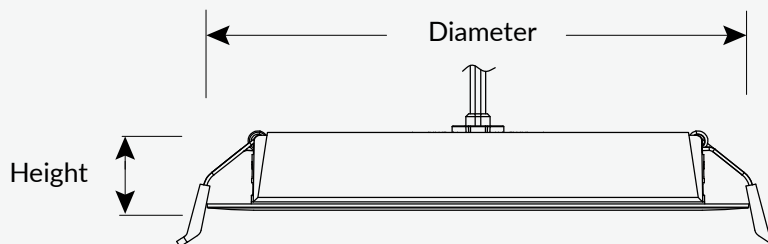

Akson Down light

110°

CE CB

Introduce:

Akson Down light ocuses on high quality LED Light-ing.Low-profile modern style, this modern ceiling light looks elegant, clean and minimalistic and is therefore

ideal for modern furnishing styles. The lights are perfect for any area with low ceiling. The flat back of the flush light fixture blends in with the ceiling, freeing up space while matching any decorating style. Ideal for bedroom, kitchen, dining room, closet, bathroom, living room, laundry room, etc. Lights has the features of simple and beautiful appearance, compact structure, lightweight and easy to use, soft light, safe use and high efficiency; It is a kind of LED luminaire suitable for indoor lighting which is directly mounted on the ordinary mounting surface.

Application place:

Residential home/Living room/Bedroom/Apartments/Hotel/Restaurant

Available Sizes:

Type	Diameter	Height
Akson 3Inch	3.79 Inch(96.2mm)	1.20 Inch(30.4mm)
Akson 4Inch	4.54 Inch(115.2mm)	1.20 Inch(30.4mm)
Akson 5Inch	5.60 Inch(142.2mm)	1.20 Inch(30.4mm)
Akson 6Inch	6.70 Inch(170.2mm)	1.20 Inch(30.4mm)
Akson 7Inch	7.69 Inch(195.2mm)	1.20 Inch(30.4mm)
Akson 8Inch	8.79 Inch(223.2mm)	1.20 Inch(30.4mm)