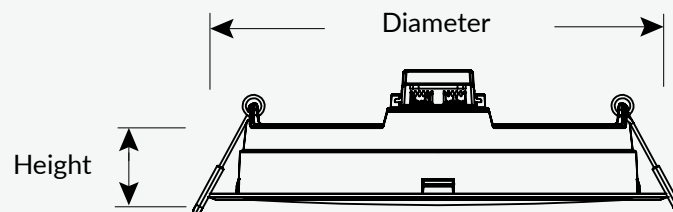

Union Down light

110°

CE CB

Introduce:

Union Down light ocuses on high quality LED Light-ing.Low-profile modern style,unique union design, convenient installation and wiring.This modern ceiling

light looks elegant, clean and minimalistic and is therefore ideal for modern furnishing styles. The lights are perfect for any area with low ceiling. The flat back of the flush light fixture blends in with the ceiling, freeing up space while matching any decorating style. Ideal for bedroom, kitchen, dining room, closet, bathroom, living room, laundry room, etc. Lights has the features of simple and beautiful appearance, compact structure, lightweight and easy to use, soft light, safe use and high efficiency; It is a kind of LED luminaire suitable for indoor lighting which is directly mounted on the ordinary mounting surface.

Application place :

Residential home/Living room/Bedroom/Apartments/Hotel/Restaurant

Available Sizes :

Type	Diameter	Height
Union 4Inch	4.64 Inch(118mm)	1.81 Inch(46mm)
Union 6Inch	6.61 Inch(165mm)	1.81 Inch(46mm)
Union 8Inch	8.66 Inch(220mm)	2.01 Inch(51mm)

Technical Data:

Lamp Type	Union 4Inch	Union 6Inch	Union 8Inch
Rated Voltage	220-240V		
Rated Power	7W	12W	18W
Power Factor	DF0.7		
Declared Luminous Flux	650lm	1200lm	1800lm
Color Temperature	3000K/6500K		
Average Ra	Ra80		
Beam Angle	110°		
Average Life	25000H		
Working Temperature	-10°(14°F)~40°C(+104°F)		
Material	Plastic		
Dimmable	NO		
Cut-out	105mm	155mm	205mm
Environment	IP20		
Certificate	CE/CB/ERP		