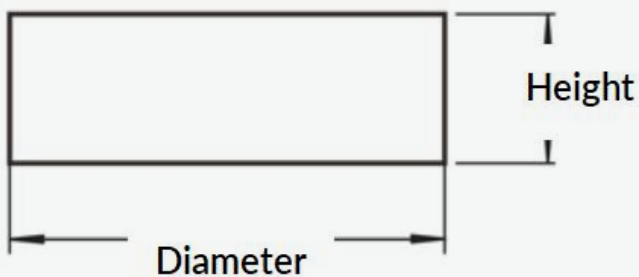

## Available Sizes :

Type	Diameter	Height
Ceiling & Night-light 12Inch	11.6Inch(295mm)	1.97Inch(50mm)
Ceiling & Night-light 14Inch	13.78Inch(350m,)	1.97Inch(50mm)

**Technical Data :**

Lamp Type	Ceiling & Night-light 12Inch	Ceiling & Night-light 14Inch
Rated Voltage	220-240V	
Rated Power	20W	32W
Displacement Factor--DF	DF0.7	DF0.9
Declared Luminous Flux—Key light mode	1500lm	2400lm
Declared Luminous Flux—Night light mode	50lm	50lm
Color Temperature	Night light 2000K & Key light 3000K/6500K	
Average Ra	Ra80	
Beam Angle	90°	
Average Life	25000H	
Working Temperature	-10°C(14°F)~40°C(+104°F)	
Material	Metal+ PS	
Dimmable	NO	
Environment	IP20	
Certificate	CE/CB/ERP	