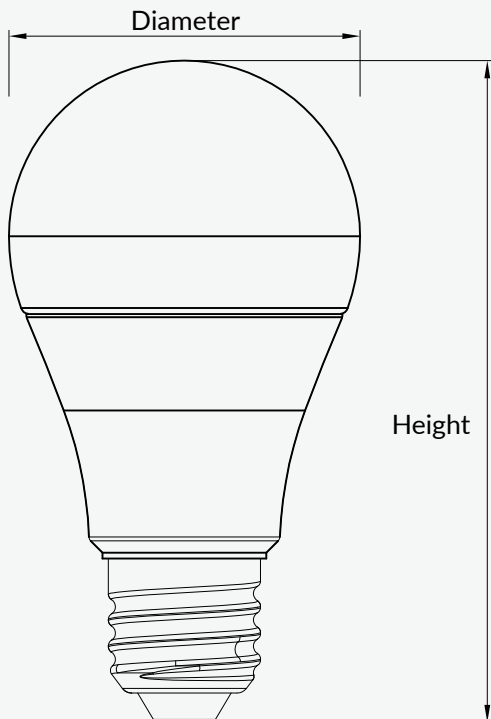

The product is suitable for residential home, living room, apartments and so on.

Type	Diameter	Height
A60	2.36Inch(60mm)	4.45Inch(113mm)

Technical Date :

Lamp Type	Remote Control A60 RGBCW
Rated Voltage	220-240V
Rated Power	9W
Incandescent Equivalent	60W
Power Factor --PF	PF0.9
Displacement Factor--DF	DF0.9
Declared Luminous Flux	806lm
Color Temperature	2700K-6500K&RGB
Average Ra	RA80
Beam Angle	180°
Average Life	15000H
Working Temperature	-10°C(14°F)~40°C(+104°F)
Material	Plastics、 Aluminum
Dimmable	Remote control dimming
Base	E27
Environment	IP20
Certificate	CE/CB/ERP