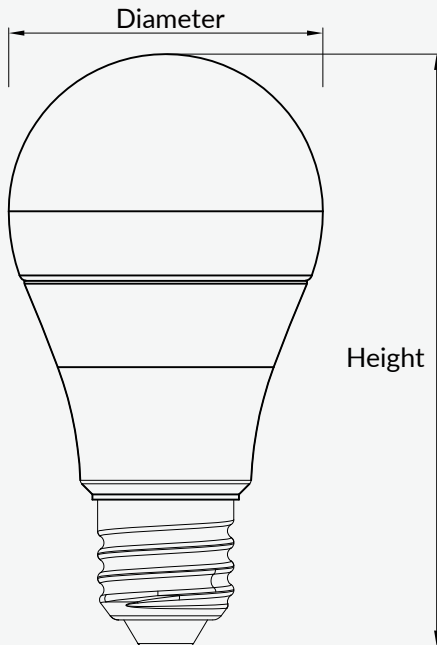

Application place :

The product is suitable for residential home, living room, apartments and so on.

Available Sizes :

Type	Diameter	Height
A60	2.36Inch(60mm)	4.29Inch(109mm)

Technical Data :

Lamp Type	Off-line Voice A60 Lamp
Rated Voltage	220-240V
Rated Power	9W
Incandescent Equivalent	60W
Displacement Factor--DF	DF0.5
Declared Luminous Flux	806lm
Color Temperature	2700K/6500K
Average Ra	Ra80
Beam Angle	180°
Average Life	15000H
Working Temperature	-10°C(14°F)~40°C(+104°F)
Material	Plastics、 Aluminum
Dimmable	Voice control dimming
Base	E27
Environment	IP20
Certificate	CE/CB/ERP