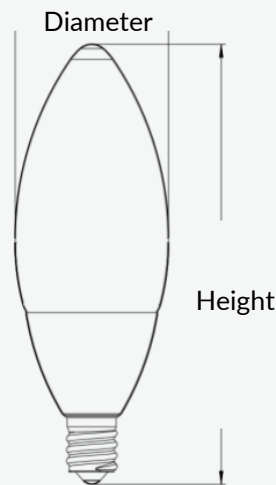

Application place :

The product is suitable for Porches/ garages/gardens/balcony/corridor/outdoor lamps and so on.

Available Sizes :

Type	Diameter	Height
DTD PC A60	60mm(2.36Inch)	115.6mm(4.55Inch)
DTD FL A60	60mm(2.36Inch)	113mm(4.41Inch)
DTD FL B35	35mm(1.36Inch)	113mm(4.41Inch)

Technical Data :

Lamp Type	DTD PC A60	DTD FL A60	DTD FL B35
Rated Voltage	220-240V		
Rated Power	9W	7W	4.5W
Incandescent Equivalent	60W	60W	40W
Displacement Factor--DF	DF0.5		
Declared Luminous Flux	806lm	806lm	470lm
Color Temperature	3000K/6500K		
Average Ra	Ra80		
Beam Angle	180°	300°	300°
Average Life	15000H		
Working Temperature	-10°C(14°F)~40°C(+104°F)		
Material	Plastic	Glass	Glass
Dimmable	NO		
Diameter	60mm(2.36Inch)	60mm(2.36Inch)	35mm(1.36Inch)
Height	115.6mm(4.55Inch)	113mm(4.41Inch)	113mm(4.41Inch)
Base	E27	E27	E14
Environment	IP20		
Certificate	CE/CB/ERP		