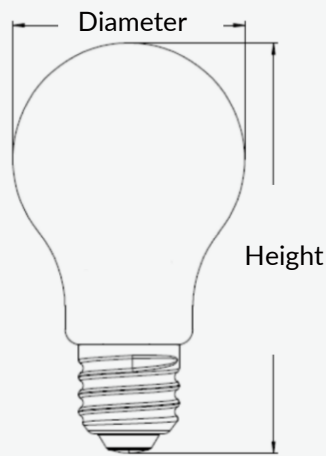

Dusk to Dawn

Integrated dusk-to-dawn sensor that detects sunlight.

180°

300°

Application :

Get a convenient outdoor light that turns on automatically at night with the Dusk to Dawn Lamps from TOPSTAR. This LED bulb features an integrated dusk-to-dawn sensor that detects sunlight. It turns on when the sun goes down and off during the day, hassle-free lighting for your outdoor space. Install it on patios or in other outdoor fixtures with access to sunlight and never worry about turning on the lights at night. Upgrade your outdoor areas to Adjustable White Dusk to Dawn LED Bulbs to experience the convenience of having the perfect shade of light every time and the added benefit of energy savings for years to come.

Application place :

The product is suitable for Porches/ garages/gardens/balcony/corridor/outdoor lamps and so on.

Available Sizes :

Type	Diameter	Height
DTD PC A60	60mm(2.36Inch)	115.6mm(4.55Inch)
DTD FL A60	60mm(2.36Inch)	113mm(4.41Inch)
DTD FL B35	35mm(1.36Inch)	113mm(4.41Inch)

Technical Data :

Lamp Type	DTD PC A60	DTD FL A60	DTD FL B35
Rated Voltage	220-240V		
Rated Power	9W	7W	4.5W
Incandescent Equivalent	60W	60W	40W
Displacement Factor--DF	DF0.5		
Declared Luminous Flux	806lm	806lm	470lm
Color Temperature	3000K/6500K		
Average Ra	Ra80		
Beam Angle	180°	300°	300°
Average Life	15000H		
Working Temperature	-10°C(14°F)~40°C(+104°F)		
Material	Plastic	Glass	Glass
Dimmable	NO		
Diameter	60mm(2.36Inch)	60mm(2.36Inch)	35mm(1.36Inch)
Height	115.6mm(4.55Inch)	113mm(4.41Inch)	113mm(4.41Inch)
Base	E27	E27	E14
Environment	IP20		
Certificate	CE/CB/ERP		