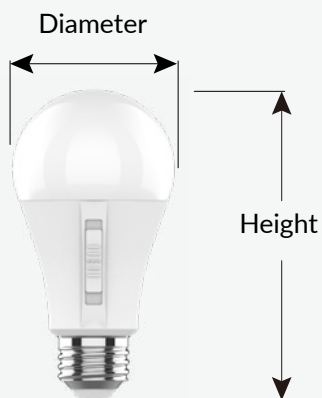

DIMMABLE

TRIAC Dimming

Introduce:

Enjoy all the benefits of advanced LED energy-saving technology with the TOPSTAR LED Light Bulb. The light bulbs feature high color rendering index light with superior light quality and rich vivid color. This LED bulb replaces incandescent bulb, producing a similar light output using less electricity. Preset the color temperature with a toggle on the bulb for your need. Get instant on to full brightness with relatively cool running performance. These TOPSTAR bulbs have an average life of 15,000 hours are RoHS compliant, and are 100% mercury free. Choose a dependable Title 20 Compliant bulb for general purpose residential or commercial applications.

Application place:

The product is suitable for ceiling fixture, table lamp and so on.

Available Sizes:

Type	Diameter	Height
TSZ6A19-LD002-CEC	2.28 Inch(58mm)	4.21 Inch(107mm)
TSZ10A19-LD004-CEC	2.28 Inch(58mm)	4.21 Inch(107mm)
TSZ13A19-LD001-CEC	2.36 Inch(60mm)	4.57 Inch(116mm)
TSZ15A19-LD003-CEC	2.36 Inch(60mm)	4.57 Inch(116mm)