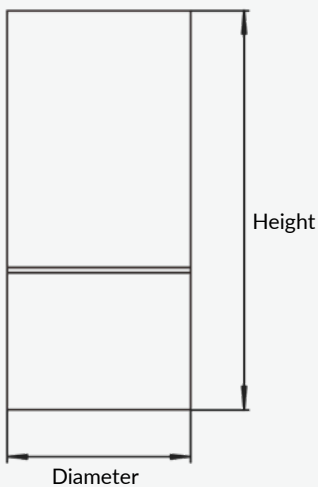

Available Sizes :

Type	Height	Diameter
SM Spot light COB	113mm	59mm

Technical Data :

Lamp Type	Spot light
Rated Voltage	220-240V
Rated Power	10W
Power Factor--PF	DF0.5
Displacement Factor--DF	DF0.7
Declared Luminous Flux	900lm
Color Temperature	4000K
Average Ra	Ra90
Beam Angle	36°
Average Life	25000H
Working Temperature	-10~40 C
Material	Aluminum
Appearance and colour	White、 Black
Dimmable	NO
Environment	Damp Location
Certificate	CE/CB/ERP