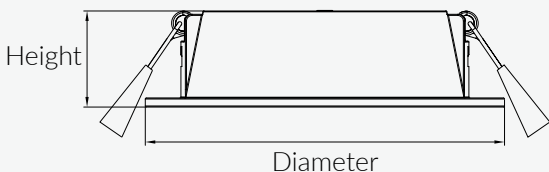

# Starlight Down light

90°

**CE CB**

**Introduce:**

Starlight Down light focuses on high quality LED Lighting. Low-profile modern style, this modern down light looks elegant, clean and minimalistic and is therefore ideal for modern furnishing styles. The lights are perfect for any area with low ceiling. The flat back of the flush light fixture blends in with the ceiling, freeing up space while matching any decorating style. Ideal for bedroom, kitchen, dining room, closet, bathroom, living room, laundry room, etc. Lights has the features of simple and beautiful appearance, compact structure, lightweight and easy to use, soft light, safe use and high efficiency; It is a kind of LED luminaire suitable for indoor lighting which is directly mounted on the ordinary mounting surface.

**Application place:**

Residential home/Living room/Bedroom/Apartments/Hotel/Restaurant

**Available Sizes:**

Type	Height	Diameter
Starlight 3Inch	1.18Inch(30mm)	3.58Inch(91mm)
Starlight 4Inch	1.30Inch(33mm)	4.21Inch(107mm)
Starlight 5Inch	1.41Inch(36mm)	5.35Inch(136mm)
Starlight 6Inch	1.65Inch(42mm)	6.69Inch(170mm)
Starlight 8Inch	1.89Inch(48mm)	8.66Inch(220mm)