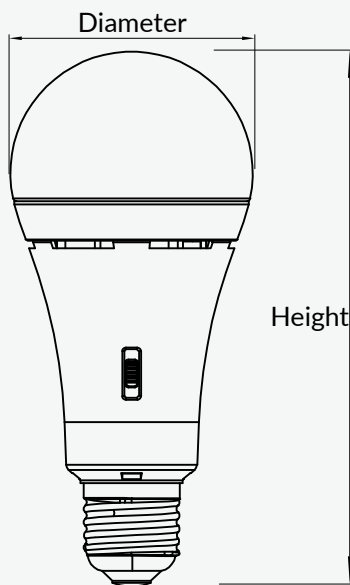

Application place :

Commercial Areas/Hospitality Installations/ Residential lighting/ Retail shops/ Social Areas.

Available Sizes :

| Type | Diameter | Height |
|------|----------|--------|
| A65 | 66mm | 144mm |

Technical Data :

| | |
|-----------------------------|-------------------------------|
| Lamp Type | A65 |
| Rated Voltage | 220-240V |
| Rated Power | 7.5W |
| Incandescent Equivalent | 60W |
| Displacement Factor--DF | DF0.5 |
| Declared Luminous Flux | 806lm |
| Battery style Luminous Flux | 90lm |
| Color Temperature | 3000K、 6500K |
| Average Ra | Ra80 |
| Beam Angle | 180° |
| Battery | 18650 1500mAh ϕ 18*H65mm |
| Average Life | 15000H |
| Working Temperature | -10~40°C |
| Material | Plastics and Aluminum |
| Dimmable | NO |
| Base | E27 |
| Environment | IP20 |
| Certificate | CE/CB/ERP |