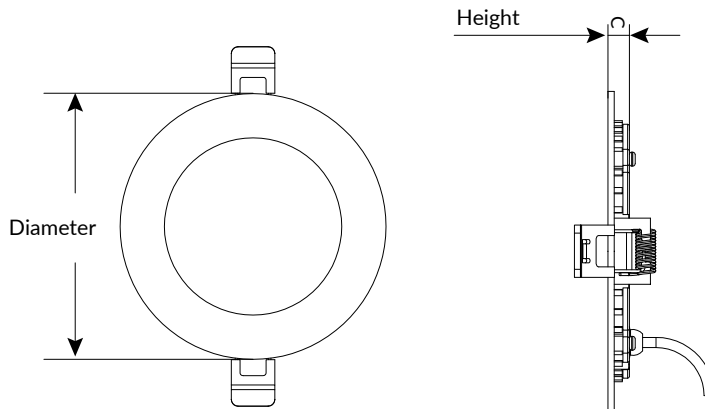

## Features & Benefits :

- Edge-lit design for even lighting distribution, Up to 16.5mm total high
- High quality light guide plate reduces light loss and uniform light output
- No Flicker and Buzzing, comfortable for your eyes, provides a comfortable, stress-free atmosphere
- External isolation drive, Less heat output and extremely long lifespan 25000hrs.
- CRI80 High ability of revealing the colors of various objects faithfully and protect your eyes, allowing you to enjoy the most realistic objects' color.

## Available Sizes :

Model	Height	Diameter
Athena G2 4Inch	16.5mm	120mm
Athena G2 6Inch	16.5mm	168mm
Athena G2 8Inch	16.5mm	223mm

**Technical Data:**

Picture			
Type	Athena G2 4Inch	Athena G2 6Inch	Athena G2 8Inch
Rated Voltage	220-240V	220-240V	220-240V
Rated Power	6.5W	12W	16W
Power Factor	0.7	0.7	0.7
Declared Luminous Flux	650lm	1200lm	1600lm
Color Temperature	3000K/6500K	3000K/6500K	3000K/6500K
Average Ra	Ra80	Ra80	Ra80
Beam Angle	110°	110°	110°
Average Life	25000H	25000H	25000H
Working Temperature	-10~40℃	-10~40℃	-10~40℃
Material	Metal、Plastic	Metal、Plastic	Metal、Plastic
Isolation drive	Yes	Yes	Yes
Dimmable	NO	NO	NO
Cut-out	100mm	150mm	200mm
Environment	IP20	IP20	IP20
Certificate	CE/CB/ERP	CE/CB/ERP	CE/CB/ERP