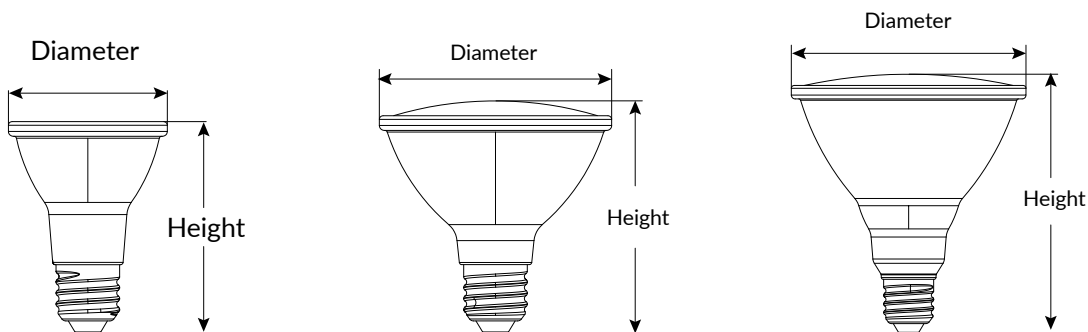

**AG PAR20****AG PAR30****AG PAR38****CE CB****Introduce:**

The AG PAR20, PAR30 and PAR38 delivers impressive spot lighting which a perfect retrofit replacement for halogen or incandescent spots. The reflector emits directed light in pendant luminaires, spots and spotlights. It only emits frontal light to highlight pictures, decorations or entire wall surfaces with targeted illumination. Perfect for decorative and general lighting applications and creates a warm ambience similar to traditional lamps.

Application place :

Residential home/Living room/ Bedroom/Apartments/Hotel/Restaurant.

Available Sizes :

Type	Diameter	Height
AG PAR20	2.56Inch(65mm)	3.40Inch(86.5mm)
AG PAR30	3.74Inch(95mm)	3.74Inch(95mm)
AG PAR38	4.80Inch(122mm)	5.30Inch(134.6mm)

Technical Data:

Picture			
Lamp Type	AG PAR20	AG PAR30	AG PAR38
Rated Voltage	220-240V	220-240V	220-240V
Rated Power	4.5W	6.8W	10W
Incandescent Equivalent	75W	95W	140W
Power Factor PF	PF0.7	PF0.7	PF0.7
Displacement Factor--DF	PF0.7	PF0.7	PF0.7
Declared Luminous Flux	Useful 540lm	Useful 820lm	Useful 1200lm
Color Temperature	2700K/6500K	2700K/6500K	2700K/6500K
Average Ra	Ra80	Ra80	Ra80
Beam Angle	36°	36°	36°
Average Life	25000H	25000H	25000H
Working Temperature	-10~40°C	-10~40°C	-10~40°C
Material	Glass and UV PC Plastics	Glass and UV PC Plastics	Glass and UV PC Plastics
Dimmable	Dimmable	Dimmable	Dimmable
Weight	105g	190g	365g
Base	E27	E27	E27
Environment	IP20	IP20	IP20
Certificate	CE/CB/ERP	CE/CB/ERP	CE/CB/ERP