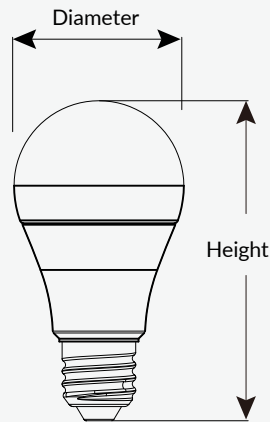

Application place:

Our vintage style LED bulbs are ideal for your home, office, restaurant, lobbies, cafés and hotel.

Available Sizes:

**A60****A70**

Type	Diameter	Height
A60	2.36Inch(60mm)	4.25Inch(108mm)
A70	2.76Inch(70mm)	5.43Inch(138mm)

Technical Date:

Lamp Type	A60	A70
Rated Voltage	220-240V	220-240V
Rated Power	3.8W	5W
Incandescent Equivalent	60W	75W
Power Factor--PF	/	/
Displacement factor--DF	/	DF0.5
Declared Luminous Flux	806lm	1055lm
Color Temperature	4000K	4000K
Average Ra	Ra80	Ra80
Beam Angle	150°	150°
Average Life	50000H	50000H
Working Temperature	-10~40℃	-10~40℃
Material	Plastics& Aluminum	Plastics& Aluminum
Dimmable	NO	NO
Base	E27	E27
Environment	IP20	IP20
Certificate	CE/CB/ERP	CE/CB/ERP