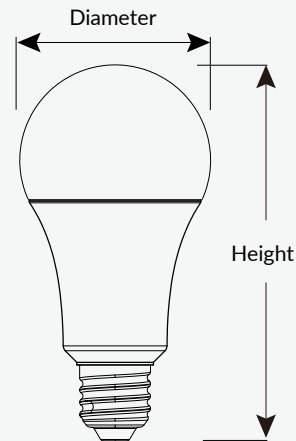

Application place:

Our vintage style LED bulbs are ideal for your home, office, restaurant, lobbies, cafés and hotel.

Available Sizes:

**A60****A70**

Type	Diameter	Height
A60	2.36Inch(60mm)	4.25Inch(108mm)
A70	2.76Inch(70mm)	5.43Inch(138mm)

Technical Date:

Lamp Type	A60	A70
Rated Voltage	220-240V	220-240V
Rated Power	3.8W	5W
Incandescent Equivalent	60W	75W
Power Factor--PF	/	/
Displacement factor--DF	/	DF0.5
Declared Luminous Flux	806lm	1055lm
Color Temperature	4000K	4000K
Average Ra	Ra80	Ra80
Beam Angle	150°	150°
Average Life	50000H	50000H
Working Temperature	-10~40℃	-10~40℃
Material	Plastics& Aluminum	Plastics& Aluminum
Dimmable	NO	NO
Base	E27	E27
Environment	IP20	IP20
Certificate	CE/CB/ERP	CE/CB/ERP