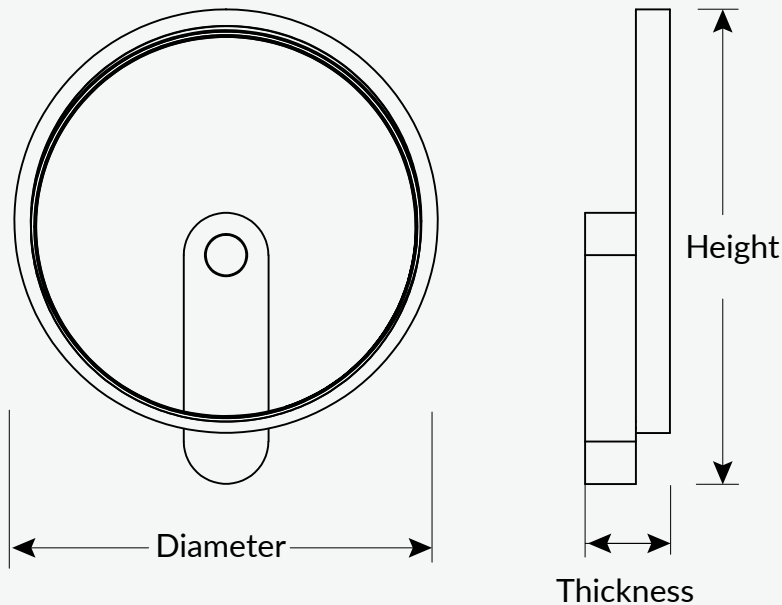

Ring Dimmable wall light

CE CB

Introduce:

Ring Dimmable wall light is simple and beautiful, lighting is comfortable and natural, and the use of simple geometric art to create a stylish lamp, It also creates a space with an artistic atmosphere. It is more popular with young people. Press switch control, knob dimming control, flexibly adjust your lighting needs. This lamp has high light transmittance, uniform and soft light

Features & Benefits :

- Ring light body design, beautiful and simple
- Lighting is comfortable and natural
- Integrated molding, painting process
- Materials: Aluminum、 Iron、 Silicone lampshade
- IC isolated constant current driver
- Appearance optional: black or white
- 25000 hours lifespan

Application place :

Bedroom/Living room/Corridor/Porch/Study...

Available Sizes :

Type	Diameter	Height	Thickness
Ring Dimmable wall light	9.8 Inch(250mm)	11.0 Inch(280mm)	2.0 Inch(50mm)

Technical Data:

Lamp Type	Ring Dimmable wall light
Rated Voltage	220-240V
Rated Power	8W
Displacement Factor--DF	DF0.5
Declared Luminous Flux	520lm
Color Temperature	3000K
Average Ra	Ra80
Beam Angle	120°
Average Life	25000H
Working Temperature	-10°(14°F)~40°C(104°F)
Material	UV PC Plastics、Aluminum
Dimmable	Yes
Environment	IP20
Certificate	CE/CB