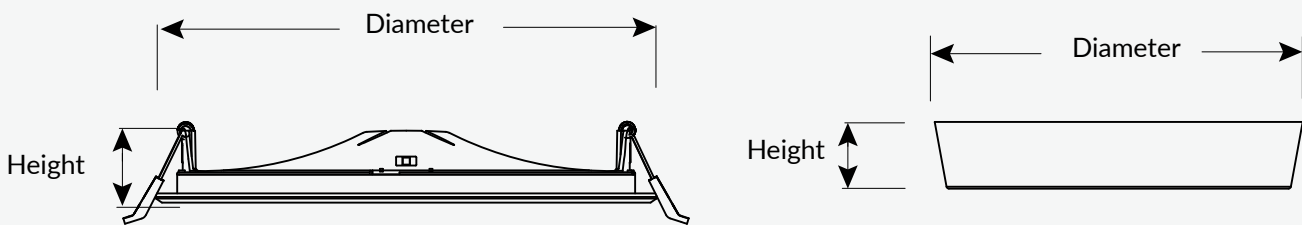

Cinderella Down lightt
Recessed

Cinderella Down lightt
Surface

110°

CE CB

Introduce:

Cinderella Down light ocuses on high quality LED Lighting.Low-profile modern style. Three Cut-out sizes available,4inch,6inch,8inch. Two installation modes are

available, recessed or surface mounted. This modern ceiling light looks elegant, clean and minimalist and is therefore ideal for modern furnishing styles. The lights are perfect for any area with low ceiling. The flat back of the flush light fixture blends in with the ceiling, freeing up space while matching any decorating style. Ideal for bedroom, kitchen, dining room, closet, bathroom, living room, laundry room, etc. Lights has the features of simple and beautiful appearance, compact structure, lightweight and easy to use, soft light, safe use and high efficiency; It is a kind of LED luminaire suitable for indoor lighting which is directly mounted on the ordinary mounting surface.

Application place:

Residential home/Living room/Bedroom/Apartments/Hotel/Restaurant

Available Sizes:

Type	Diameter	Height
Recessed 4Inch	4.72 Inch(120mm)	1.41 Inch(35.8mm)
Recessed 6Inch	6.34 Inch(161mm)	1.36 Inch(34.5mm)
Recessed 8Inch	8.35 Inch(212mm)	1.45 Inch(36.8mm)
Surface 4Inch	4.43 Inch(112.6mm)	1.21 Inch(30.8mm)
Surface 6Inch	6.30 Inch(160.1mm)	1.16 Inch(29.4mm)
Surface 8Inch	8.39 Inch(213mm)	1.20 Inch(30.4mm)

Technical Data:

Lamp Type	Recessed 4Inch	Recessed 6Inch	Recessed 8Inch		Surface 4Inch	Surface 6Inch	Surface 8Inch	
Rated Voltage	220-240V							
Rated Power	7W	12W	16W	18W	7W	12W	16W	18W
Power Factor	DF0.5	DF0.7			DF0.5	DF0.7		
Declared Luminous Flux	650lm	1200lm	1600lm	2000lm	650lm	1200lm	1600lm	2000lm
Color Temperature	3000K&4000K&5700K							
Average Ra	Ra80							
Beam Angle	110°							
Average Life	35000H							
Working Temperature	-10°(14°F)~40°C(+104°F)							
Material	Plastic							
Dimmable	NO							
Cut-out	100mm	150mm	200mm	/				
Environment	IP44 in front							
Certificate	CE/CB/ERP							