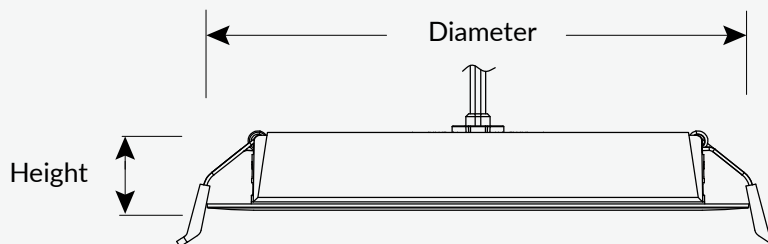

Akson Down light

110°

CE CB

Introduce:

Akson Down light ocuses on high quality LED Light-ing.Low-profile modern style, this modern ceiling light looks elegant, clean and minimalistic and is therefore

ideal for modern furnishing styles. The lights are perfect for any area with low ceiling. The flat back of the flush light fixture blends in with the ceiling, freeing up space while matching any decorating style. Ideal for bedroom, kitchen, dining room, closet, bathroom, living room, laundry room, etc. Lights has the features of simple and beautiful appearance, compact structure, lightweight and easy to use, soft light, safe use and high efficiency; It is a kind of LED luminaire suitable for indoor lighting which is directly mounted on the ordinary mounting surface.

Application place:

Residential home/Living room/Bedroom/Apartments/Hotel/Restaurant

Available Sizes:

| Type | Diameter | Height |
|-------------|--------------------|-------------------|
| Akson 3Inch | 3.79 Inch(96.2mm) | 1.20 Inch(30.4mm) |
| Akson 4Inch | 4.54 Inch(115.2mm) | 1.20 Inch(30.4mm) |
| Akson 5Inch | 5.60 Inch(142.2mm) | 1.20 Inch(30.4mm) |
| Akson 6Inch | 6.70 Inch(170.2mm) | 1.20 Inch(30.4mm) |
| Akson 7Inch | 7.69 Inch(195.2mm) | 1.20 Inch(30.4mm) |
| Akson 8Inch | 8.79 Inch(223.2mm) | 1.20 Inch(30.4mm) |