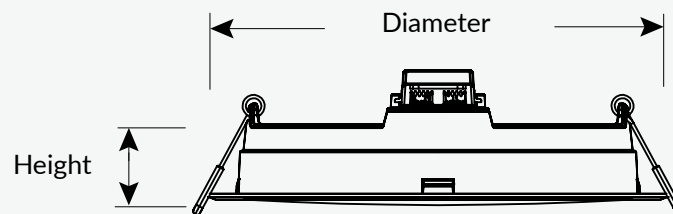

Union Down light

110°

CE CB

Introduce:

Union Down light ocuses on high quality LED Light-ing.Low-profile modern style,unique union design, convenient installation and wiring.This modern ceiling

light looks elegant, clean and minimalistic and is therefore ideal for modern furnishing styles. The lights are perfect for any area with low ceiling. The flat back of the flush light fixture blends in with the ceiling, freeing up space while matching any decorating style. Ideal for bedroom, kitchen, dining room, closet, bathroom, living room, laundry room, etc. Lights has the features of simple and beautiful appearance, compact structure, lightweight and easy to use, soft light, safe use and high efficiency; It is a kind of LED luminaire suitable for indoor lighting which is directly mounted on the ordinary mounting surface.

Features & Benefits :

- Unique union design, convenient installation and wiring.
- Also can be designed Toggle control 3CCT, reduce SKUs and inventory
- High cost performance, ultra-thin design
- No Flicker and Buzzing, comfortable for your eyes, provides a comfortable, stress-free atmosphere
- CRI80 High ability of revealing the colors of various objects faithfully and protect your eyes, allowing you to enjoy the most realistic objects' color

Application place :

Residential home/Living room/Bedroom/Apartments/Hotel/Restaurant

Available Sizes :

Type	Diameter	Height
Union 4Inch	4.64 Inch(118mm)	1.81 Inch(46mm)
Union 6Inch	6.61 Inch(165mm)	1.81 Inch(46mm)
Union 8Inch	8.66 Inch(220mm)	2.01 Inch(51mm)

Technical Data:

Lamp Type	Union 4Inch	Union 6Inch	Union 8Inch
Rated Voltage	220-240V		
Rated Power	7W	12W	18W
Power Factor	DF0.7		
Declared Luminous Flux	650lm	1200lm	1800lm
Color Temperature	3000K/6500K		
Average Ra	Ra80		
Beam Angle	110°		
Average Life	25000H		
Working Temperature	-10°(14°F)~40°C(+104°F)		
Material	Plastic		
Dimmable	NO		
Cut-out	105mm	155mm	205mm
Environment	IP20		
Certificate	CE/CB/ERP		