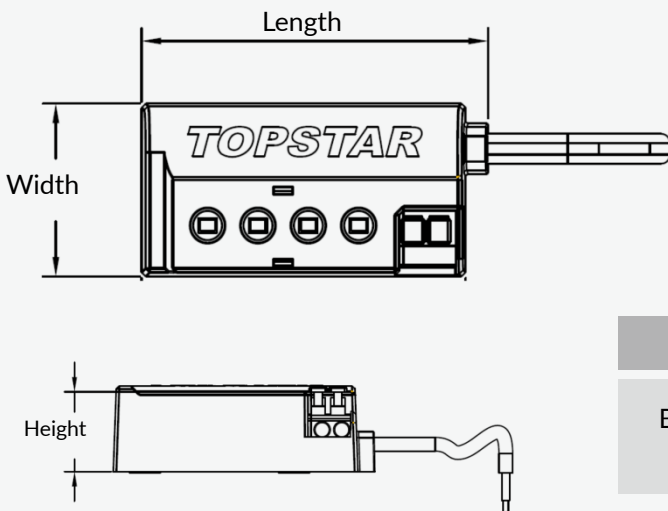

## Application :

Emergency modules can be easily installed in ceiling lights or other fixtures with relatively large space, so that they can be upgraded to have emergency lighting functions. Small structure, can be installed in the fixture (such as ceiling lamp, living room lamp, wall lamp), so that the lamp has emergency function. The magnet of the module can be easily adsorbed on the fixture whose bottom shell is made of iron material. If not, the 3M adhesive in the accessory can also be fixed in the fixture. The terminal block design can be easily installed in only two steps. Connect the driver input cable to the module according to the label, and then connect the module input cable to the mains. The emergency Module will stay bright during power outage for up to 90min, you will never be left in dark again. With a capacity of 800mAh lithium battery, it can be stored for a long time and has long service life. In the non-emergency state, the emergency module will not work and light up regardless of whether the connected lamp is working.

## Available Sizes :

Type	Length	Width	Height
Battery Emergency Module	67mm	33mm	21mm

**Technical Data :**

Lamp Type	Battery Emergency Module
Rated Voltage	220-240V
Rated Power	2W-0.4W
Displacement Factor--DF	/
Declared Luminous Flux	120lm-60lm
Color Temperature	3000K/6500K
Average Ra	Ra80
Beam Angle	120°
Average Life	15000H
Working Temperature	-10~40℃
Material	Plastic
Dimmable	NO
Environment	IP20
Certificate	CE/CB