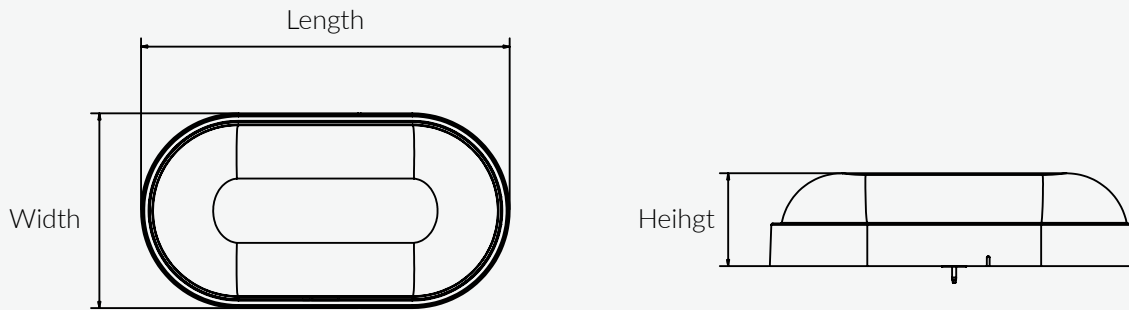

# Eco Bulkhead W115/ W145

Eco Bulkhead W115

Eco Bulkhead W145

IP65

IK08

CE CB

**Introduce:**

Eco Bulkhead Oval series has the features of simple and beautiful appearance, compact structure, lightweight and easy to use, soft light, safe use and high efficiency. Special material selection and structural design enable products to meet IP65 and IK08. Suitable for humid environment, and the selection of high-quality anti-ultraviolet PC material, so that the product is not afraid of sunlight. Easy Installation by mounting brackets. Eco Bulkhead Oval series is perfect for interior and exterior applications including residential and commercial entrance ways and corridors. It benefits from a robust design that meets IK08 requirements.

**Application place:**

Car parks/Corridors/Stairwells/Warehouses

**Available Sizes:**

Type	Length	Height	Width
Eco Bulkhead W115	8.5Inch(215mm)	2.5Inch(62.5mm)	4.5Inch(115mm)
Eco Bulkhead W145	10.6Inch(270mm)	2.8Inch(72mm)	5.7Inch(145mm)

**Technical Data:**

Lamp Type	Eco Bulkhead W115			Eco Bulkhead W145	
Input Voltage	100-240V				
Rated Power	6W	10W	12W	10W	16W
Displacement Factor--DF	DF0.5	DF0.5	DF0.7	DF0.5	DF0.7
Declared Luminous Flux	600lm	900lm	1100lm	800lm	1600lm
Luminaire efficacy	100lm/W	90lm/W	92lm/W	80lm/W	100lm/W
Color Temperature	3000K/6500K				
Average Ra	80				
Beam Angle	120°				
Average Life	25000H				
Working Temperature	-10 C (14 F)~40 C (+104 F)				
Material	Resistant UV PC Plastic				
Dimmable	NO				
Environment	IP65				
Vandal resistant luminaires	Ik08				
Certificate	CE/CB/ERP				