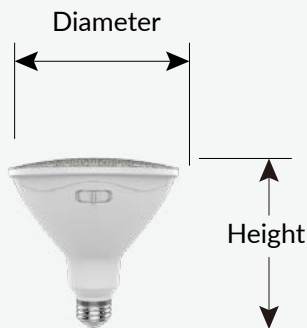

**DIMMABLE**

TRIAC Dimming

Introduce:

The TOPSTAR LED PAR reflector light features our highest quality and most energy efficient light. It has a high (CRI) of 90+ so colors appear more vivid and natural. Rated to last an average life of 25,000 Hours, the bulb lasts up to 25 times longer than the equivalent incandescent light and is much more energy efficient saving you time and money. Preset the color temperature with a toggle on the PAR LED bright for your need. Get instant on to full brightness with relatively cool running performance. The high performance versatile PAR LED bright white light is fully dimmable and suitable for indoor and outdoor use making it an ideal replacement light for outdoor security lighting, recess and track lighting applications.

Application place:

The product is suitable for courtyard, corridor, living room and so on.

Available Sizes:

Type	Diameter	Height
TSZ7PAR20-LD00*	2.60 Inch(66mm)	3.38 Inch(86mm)
TSZ9.5PAR30-LD00*	3.37 Inch(96mm)	3.58 Inch(91mm)
TSZ9.5P30-LD	3.37 Inch(96mm)	4.72 Inch(120mm)
TSZ13PAR38-LD00*	4.84 Inch(123mm)	5.23 Inch(133mm)
TSZ14P38-LD	4.84 Inch(123mm)	5.23 Inch(133mm)