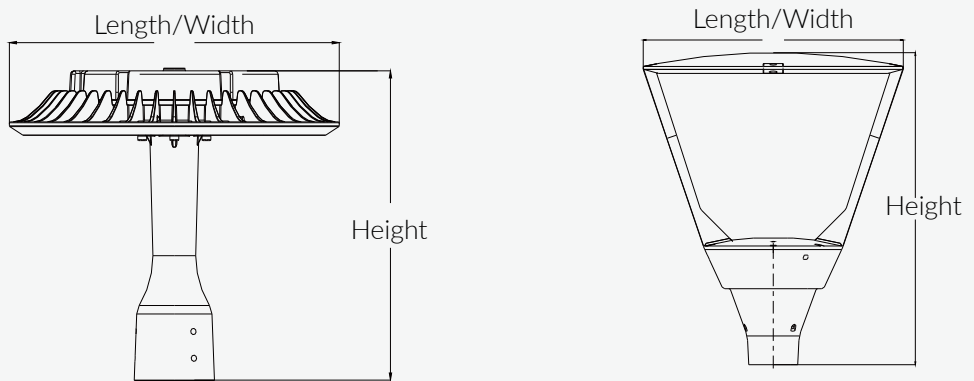

LED Pole Light Post Top

LED Pole Light Architectural Post Top

0-10V Dimming

Aluminum shell, sturdy and durable

Wet location

Product Details:

Transform your outdoor area into a bright and safe space with LED Pole Lights. These outdoor garden lights provide ample illumination, added safety, and a touch of character to your walkway, driveway, pathway, garden path, patio, or any other outdoor spaces. The durable corrosion-resistant cast aluminum construction of this post mount fixture ensures years of beautiful light, making it a stunning focal point on its own. Suitable for wet locations, the powder-coated aluminum housing maintains a new-like appearance for years. Mountable on any standard 2 3/8 inch or 3-inch light pole or lamp post, the black finish gives it a modern look that will enhance the beauty of your outdoor space.

Available Sizes:

Type	LED Pole Light Post Top	LED Pole Light Architectural Post Top
Length	14.6Inch(370mm)	17.8Inch(452mm)
Width	14.6Inch(370mm)	17.8Inch(452mm)
Height	13.6Inch(346mm)	21.3Inch(541mm)

Technical Date:

Picture		
Type	LED Pole Light Post Top	LED Pole Light Architectural Post Top
Rated Voltage	120-277V	
Rated Power	150W	100W
Power Factor	0.9	
Declared Luminous Flux	18000lm	12000lm
Color Temperature	5000K	
Average Ra	70	
Beam Angle	90°	
Average Life	50000H	
Working Temperature	-40°C (-40°F) ~ 40°C (+104°F)	
Material	Aluminium + PC	
Dimmable	0-10V	
Environment	Wet Location	
Certificate	ETL,FCC,DLC	