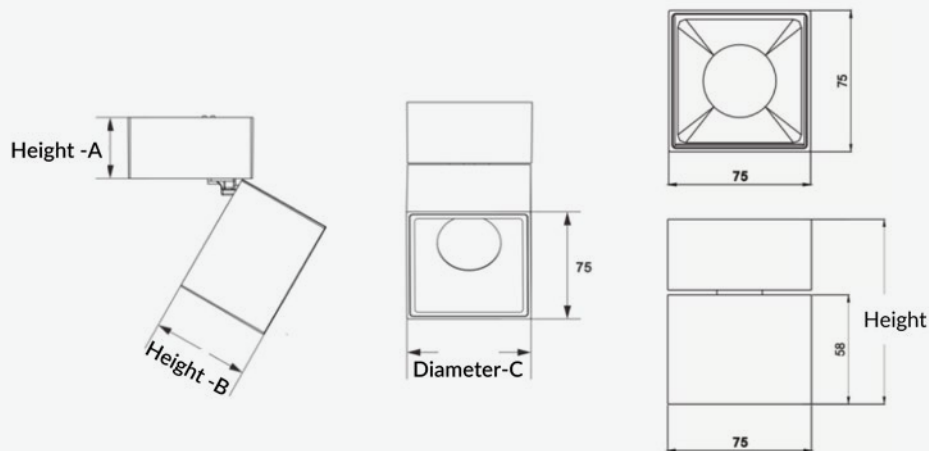

TOPSTAR

— Since 1958 —

Surface Mounted Spot light Rotated folding square Type

CE CB

Introduce :

A square folding anti-glare spotlight with a clear surface, which can rotate freely in 360°; the geometric lines on the exterior of the lamp outline a modern style and soft layered effect, which can be used in any scene. In the minimalist design without the main light, the absence of the main light will not only make the room dull, but have a sense of atmosphere and fashion. Choose the corresponding lighting design in different scenes, which can bring you a unique and comfortable life feeling. LED downlights not only have bright and soft lighting, but also fashionable color schemes, adding a touch of youthful modernity to the original luxury.

Available Sizes :

Type	Height	Height -A	Height -B	Diameter-C
SM Spot light Rotated folding square Type	98mm	37mm	58mm	75mm

Technical Data :

Lamp Type	SM Spot light Rotated folding square Type
Rated Voltage	220-240V
Rated Power	10W
Power Factor--PF	DF0.5
Displacement Factor--DF	DF0.5
Declared Luminous Flux	650lm
Color Temperature	3000K/4000K
Average Ra	Ra90
Beam Angle	110°
Average Life	25000H
Working Temperature	-10~40 °C
Material	Aluminum
Dimmable	NO
Environment	IP20
Certificate	CE/CB