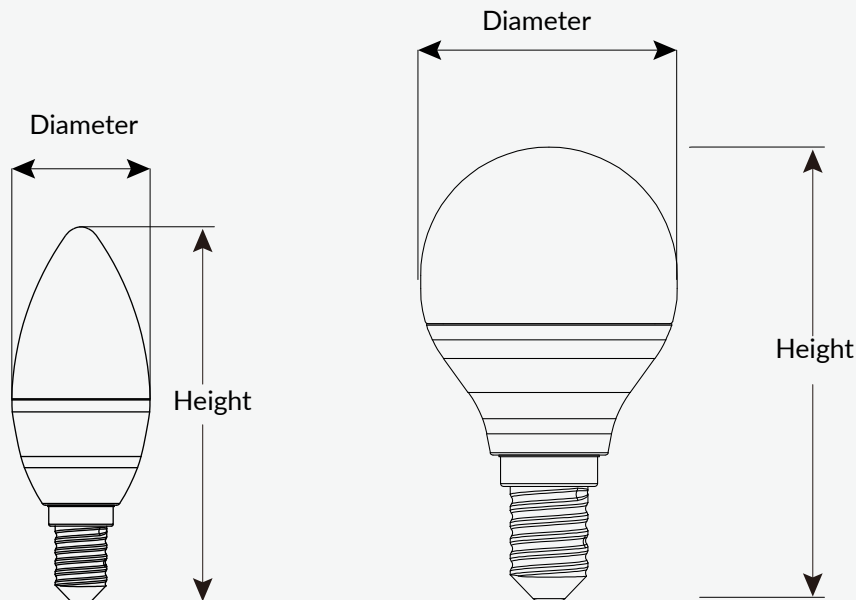

Available Sizes:

Type	Diameter	Height
B35	1.44Inch(36.5mm)	3.90Inch(99mm)
P45	1.77Inch(45mm)	3.13Inch(79.5mm)

Technical Date:

Picture				
Lamp Type	B35	B35	P45	P45
Rated Voltage	220-240V	220-240V	220-240V	220-240V
Rated Power	2.9W	4W	2.9W	4W
Incandescent Equivalent	45W	51W	45W	51W
Power Factor--PF	/	/	/	/
Displacement factor--DF	/	/	/	/
Declared Luminous Flux	470lm	650lm	470lm	650lm
Color Temperature	2700K/6500K	3000K/6500K	2700K/6500K	3000K/6500K
Average Ra	Ra80	Ra80	Ra80	Ra80
Beam Angle	150°	150°	150°	150°
Average Life	50000H	50000H	25000H	25000H
Working Temperature	-10~40 C	-10~40 C	-10~40 C	-10~40 C
Material	Plastics & Aluminum	Plastics & Aluminum	Plastics & Aluminum	Plastics & Aluminum
Dimmable	YES	YES	YES	YES
Base	E27	E27	E27	E27
Environment	IP20	IP20	IP20	IP20
Certificate	CE/CB/ERP	CE/CB/ERP	CE/CB/ERP	CE/CB/ERP