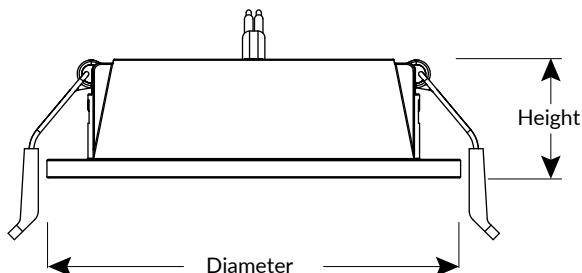

Fairy Down light & Nightlight focuses on high quality LED Lighting. Low-profile modern style, this modern ceiling light looks elegant, clean and minimalistic and is therefore ideal for modern furnishing styles. The lights are perfect for any area with low ceiling. The flat back of the flush light fixture blends in with the ceiling, freeing up space while matching any decorating style. Ideal for bedroom, kitchen, dining room, closet, bathroom, living room, laundry room, etc. Lights has the features of simple and beautiful appearance, compact structure, lightweight and easy to use, soft light, safe use and high efficiency; It is a kind of LED luminaire suitable for indoor lighting which is directly mounted on the ordinary mounting surface. closet, bathroom, living room, laundry room, etc. Lights has the features of simple and beautiful appearance, compact structure, lightweight and easy to use, soft light, safe use and high efficiency; It is a kind of LED luminaire suitable for indoor lighting which is directly mounted on the ordinary mounting surface.

## Available Sizes:

Type	Height	Diameter
Fairy 3Inch	31mm	87mm
Fairy 4Inch	31mm	107mm
Fairy 6Inch	31mm	167mm