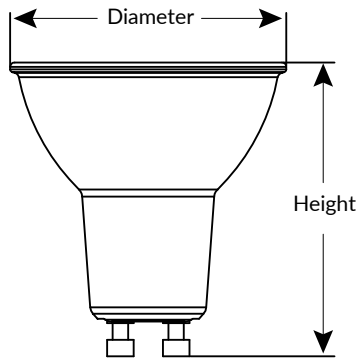

PC GU10

AG GU10

CE CB

Introduce:

The reflector emits directed light in pendant luminaires, spots and spotlights. The lamp fits in all standard GU10 fittings. It only emits frontal light to highlight pictures, decorations or entire wall surfaces with targeted illumination. Perfect for decorative and general lighting applications and creates a warm ambience similar to traditional lamps.

Application place :

Residential home/Living room/ Bedroom/Apartments/Hotel/Restaurant.

Available Sizes :

Type	Diameter	Height
PC GU10	1.96Inch(49.8mm)	2.08Inch(52.8mm)
AG GU10	1.96Inch(49.8mm)	2.11Inch(53.5mm)

Technical Date:

Picture				
Lamp Type	PC GU10	PC GU10	AG GU10	AG GU10
Rated Voltage	220-240V	220-240V	220-240V	220-240V
Rated Power	3W	3.6W	3W	3.6W
Incandescent Equivalent	50W	60W	50W	60W
Power Factor PF	/	/	/	/
Displacement Factor--DF	/	/	/	/
Declared Luminous Flux	Useful 345lm	Useful 430lm	Useful 345lm	Useful 430lm
Color Temperature	3000K/6500K	3000K/6500K	3000K/6500K	3000K/6500K
Average Ra	Ra80	Ra80	Ra80	Ra80
Beam Angle	36°	36°	36°	36°
Average Life	25000H	25000H	25000H	25000H
Working Temperature	-10~40°C	-10~40°C	-10~40°C	-10~40°C
Material	Plastics and Aluminum	Plastics and Aluminum	Plastics and Aluminum	Plastics and Aluminum
Dimmable	/	/	/	/
Weight	/	/	/	/
Base	GU10	GU10	GU10	GU10
Environment	IP20	IP20	IP20	IP20
Certificate	CE/CB/ERP	CE/CB/ERP	CE/CB/ERP	CE/CB/ERP