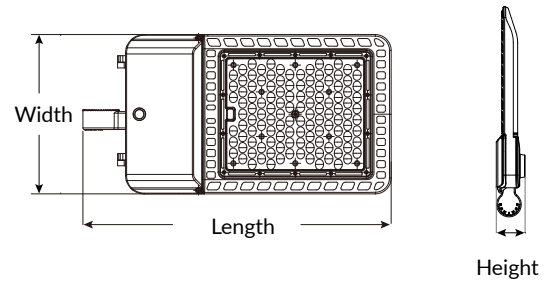

Application place:

The product is suitable for Parking Area, Driveway, Business parkway, Walkway and so on.

Available Size:

UFO Area Light
DUO Selectable (150W)

UFO Area Light
DUO Selectable (320W)

UFO Area Light (150W)

UFO Area Light (280W)

Technical Date:

| Picture | | | | |
|------------------------|---|---|---------------------------------|---------------------------------|
| Type | UFO Area Light DUO Selectable (150W) | UFO Area Light DUO Selectable (320W) | UFO Area Light (150W) | UFO Area Light (280W) |
| Rated Voltage | 120-277V | 120-277V | 120-277V | 120-277V |
| Rated Power | 75/100/120/150W | 160/200/240/320W | 75/100/120/150W | 160/200/240/280W |
| Power Factor | 0.7 | 0.7 | 0.7 | 0.7 |
| Declared Luminous Flux | 9750/13000/ 15600/19500lm | 20800/26000/ 31200/41600lm | 9750/13000/ 15600/19500lm | 20800/26000/ 31200/36960lm |
| Color Temperature | 2CCT(4000K /5000K) | 2CCT(4000K /5000K) | 5000K | 5000K |
| Average Ra | 70 | 70 | 70 | 70 |
| Beam Angle | Type III | Type III | Type III | Type III |
| Average Life | 50000H | 50000H | 50000H | 50000H |
| Working Temperature | -20°C (-4°F) ~ 40°C (+104°F) | -20°C (-4°F) ~ 40°C (+104°F) | -20°C (-4°F) ~ 40°C (+104°F) | -20°C (-4°F) ~ 40°C (+104°F) |
| Material | Aluminum + PC | Aluminum + PC | Aluminum + PC | Aluminum + PC |
| Dimmable | 0-10V | 0-10V | 0-10V | 0-10V |
| Length | 16.00Inch(406.4mm) | 24.33Inch(618.00mm) | 18.50Inch(470.8mm) | 22.80Inch(580.3mm) |
| Width | 11.97Inch(304.0mm) | 14.76Inch(375.00mm) | 9.84Inch(250.00mm) | 11.80Inch(300.0mm) |
| Height | 3.58Inch(91.00mm) | 3.82Inch(97.00mm) | 2.76Inch(70.00mm) | 3.13Inch(79.50mm) |
| Environment | Wet Location | Wet Location | Wet Location | Wet Location |
| Certificate | ETL, FCC, DLC5.1P | ETL, FCC, DLC5.1P | ETL, FCC, DLC5.1P | ETL, FCC, DLC5.1P |