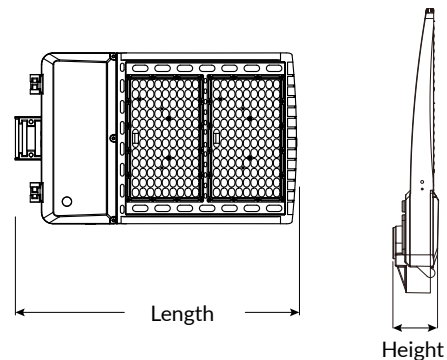

Introduce:

Our LED area light is super bright & 80% energy saving. The shatter-resistant design for both commercial and industrial grade applications such as Parking Lot, Street, Mining, Park, Pooling Lighting, Sport Lighting, Sport Yard, Square, Square Lighting, Tunnel Lighting and industrial buildings, or anywhere perimeter lighting is desirable.

The street light fixtures, LED varieties, are perfect for your area lighting needs. These light pole kits come with everything you need to get your project finished.

Features & Benefits:

- 0-10V seamless dimming capabilities
- 4 Wattage selectable
- Multiple optic lens
- Multiple mounting bracket available
- This light fixture designed with curved line for more harmonious and beautiful look with heavy duty and durable die-cast aluminum material.

Application place:

The product is suitable for Parking Area, Driveway, Business parkway, Walkway and so on.

Available Size: