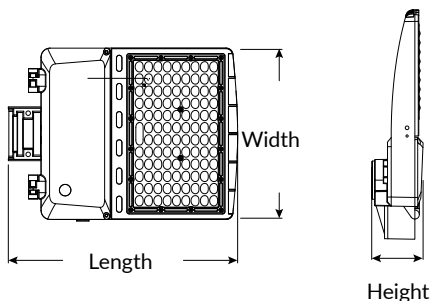

Introduce:

Our LED area light is super bright & 80% energy saving. The shatter-resistant design for both commercial and industrial grade applications such as Parking Lot, Street, Mining, Park, Pooling Lighting, Sport Lighting, Sport Yard, Square, Square Lighting, Tunnel Lighting and industrial buildings, or anywhere perimeter lighting is desirable.

The street light fixtures, LED varieties, are perfect for your area lighting needs. These light pole kits come with everything you need to get your project finished.

Features & Benefits:

- 0-10V seamless dimming capabilities
- 4 Wattage selectable
- Multiple optic lens
- Multiple mounting bracket available
- This light fixture designed with curved line for more harmonious and beautiful look with heavy duty and durable die-cast aluminum material.

Application place:

The product is suitable for Parking Area, Driveway, Business parkway, Walkway and so on.

Available Size: