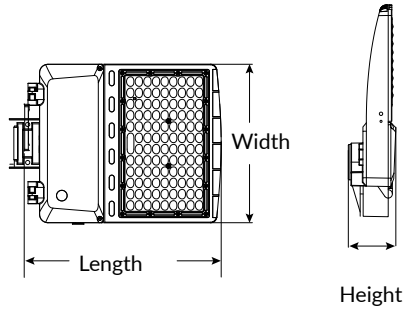

UFO Area Light
DUO Selectable (150W)

UFO Area Light (150W)