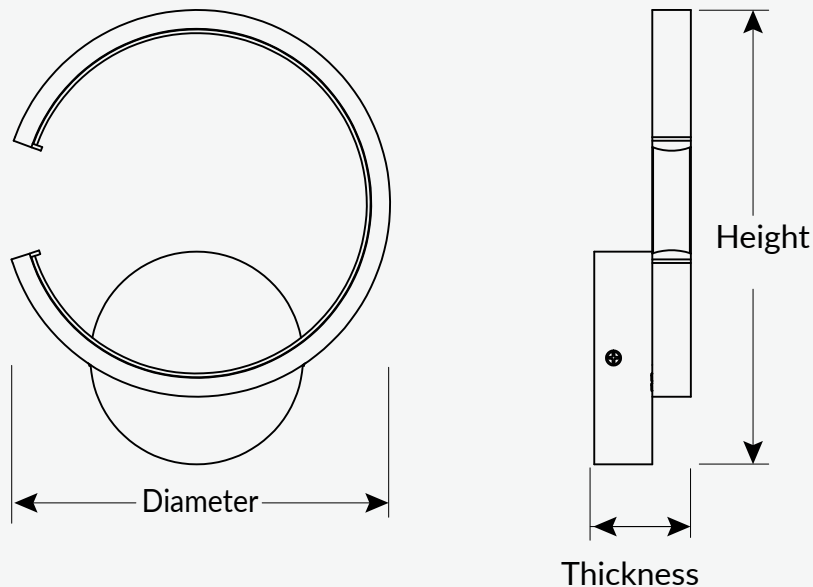

## Available Sizes:

Type	Diameter	Height	Thickness
Ring Dimmable wall light	7.9 Inch(200mm)	9.3 Inch(235mm)	2.0 Inch(50mm)

## Technical Data:

Lamp Type	Ring Basic wall light
Rated Voltage	220-240V
Rated Power	11W
Displacement Factor--DF	DF0.7
Declared Luminous Flux	715lm
Color Temperature	3000K
Average Ra	Ra80
Beam Angle	120°
Average Life	25000H
Working Temperature	-10°(14°F)~40°C(104°F)
Material	Aluminum、 Iron、 Silicone lampshade
Dimmable	NO
Environment	IP20
Certificate	CE/CB