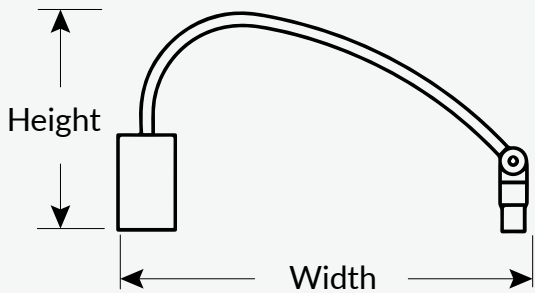

Adjustable B Type mirror light

CE CB

Introduce:

The adjustable B Type mirror light has a high quality lamp body, stable metal characteristics, electroplating lamp body, not easy to rust. Four lengths available: 410mm/510mm/610mm/710mm. Adjustable light heads 270°, convenient for your light needs. The shape is simple, lighting soft, and the simple mirror is matched to interpret the classic beauty with fashion and ability.

Features & Benefits:

- Adjustable light heads 270°, Convenient for your light needs
- Delicate and fashionable design
- Materials: Acrylic lampshade 、 Iron body
- IC isolated constant current driver
- Appearance: brass
- 25000 hours lifespan

Application place :

Bedroom/bathroom

Available Sizes :

Type	Height	Width	Length-1	Length-2
Adjustable B Type L410	4.3 Inch(110mm)	8.3 Inch(210mm)	16.1 Inch(410mm)	5.9 Inch(150mm)
Adjustable B Type L510	4.3 Inch(110mm)	8.3 Inch(210mm)	20.1 Inch(510mm)	5.9 Inch(150mm)
Adjustable B Type L610	4.3 Inch(110mm)	8.3 Inch(210mm)	24.0 Inch(610mm)	5.9 Inch(150mm)
Adjustable B Type L710	4.3 Inch(110mm)	8.3 Inch(210mm)	28.0 Inch(710mm)	5.9 Inch(150mm)

Technical Date:

Lamp Type	Adjustable B Type L410	Adjustable B Type L510	Adjustable B Type L610	Adjustable B Type L710
Rated Voltage	220-240V			
Rated Power	9W	12W	14W	16W
Displacement Factor--DF	DF0.5	DF0.7		
Declared Luminous Flux	585lm	780lm	910lm	1040lm
Color Temperature	3000K/4000K/6000K			
Average Ra	Ra80			
Beam Angle	120°			
Adjustable light heads	270°			
Average Life	25000H			
Working Temperature	-10°(14°F)~40°C(104°F)			
Material	Acrylic lampshade/Iron body			
Dimmable	NO			
Environment	IP20			
Certificate	CE/CB			