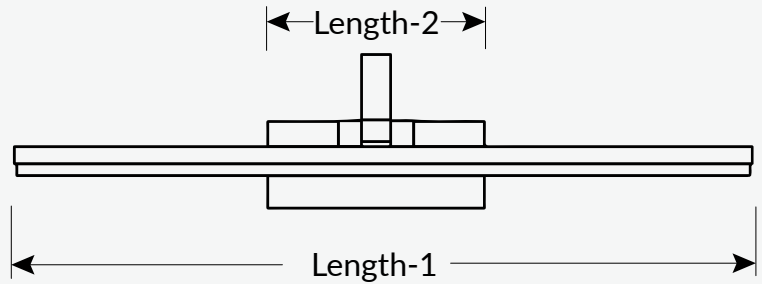

Adjustable B Type mirror light

CE CB

Introduce:

The adjustable B Type mirror light has a high quality lamp body, stable metal characteristics, electroplating lamp body, not easy to rust. Four lengths available: 410mm/510mm/610mm/710mm. Adjustable light heads 270°, convenient for your light needs. The shape is simple, lighting soft, and the simple mirror is matched to interpret the classic beauty with fashion and ability.

Features & Benefits:

- Adjustable light heads 270°, Convenient for your light needs
- Delicate and fashionable design
- Materials: Acrylic lampshade 、 Iron body
- IC isolated constant current driver
- Appearance: brass
- 25000 hours lifespan

Application place :

Bedroom/bathroom

Available Sizes :

Type	Height	Width	Length-1	Length-2
Adjustable B Type L410	4.3 Inch(110mm)	8.3 Inch(210mm)	16.1 Inch(410mm)	5.9 Inch(150mm)
Adjustable B Type L510	4.3 Inch(110mm)	8.3 Inch(210mm)	20.1 Inch(510mm)	5.9 Inch(150mm)
Adjustable B Type L610	4.3 Inch(110mm)	8.3 Inch(210mm)	24.0 Inch(610mm)	5.9 Inch(150mm)
Adjustable B Type L710	4.3 Inch(110mm)	8.3 Inch(210mm)	28.0 Inch(710mm)	5.9 Inch(150mm)

Technical Date:

Lamp Type	Adjustable B Type L410	Adjustable B Type L510	Adjustable B Type L610	Adjustable B Type L710
Rated Voltage	220-240V			
Rated Power	9W	12W	14W	16W
Displacement Factor--DF	DF0.5	DF0.7		
Declared Luminous Flux	585lm	780lm	910lm	1040lm
Color Temperature	3000K/4000K/6000K			
Average Ra	Ra80			
Beam Angle	120°			
Adjustable light heads	270°			
Average Life	25000H			
Working Temperature	-10°(14°F)~40°C(104°F)			
Material	Acrylic lampshade/Iron body			
Dimmable	NO			
Environment	IP20			
Certificate	CE/CB			