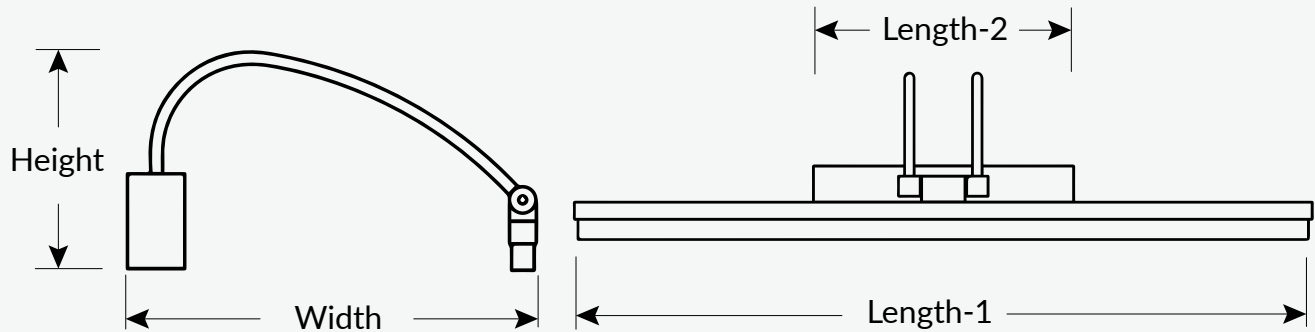

CE CB

Introduce:

The adjustable A Type mirror light has a high quality lamp body, stable metal characteristics, electroplating lamp body, not easy to rust. Four lengths available: 410mm/510mm/610mm/710mm. The shape is simple, lighting soft, and the simple mirror is matched to interpret the classic beauty with fashion and ability.

Adjustable A Type mirror light

Features & Benefits:

- Adjustable light heads 270°, Convenient for your light needs
- Delicate and fashionable design
- Materials: Acrylic lampshade 、 Iron body
- IC isolated constant current driver
- Appearance: brass
- 25000 hours lifespan

Application place:

Bedroom/bathroom

Available Sizes:

Type	Height	Width	Length-1	Length-2
Adjustable A Type L410	4.5 Inch(115mm)	16.1 Inch(410mm)	16.1 Inch(410mm)	6.3 Inch(160mm)
Adjustable A Type L510	4.5 Inch(115mm)	20.1 Inch(510mm)	20.1 Inch(510mm)	6.3 Inch(160mm)
Adjustable A Type L610	4.5 Inch(115mm)	24.0 Inch(610mm)	24.0 Inch(610mm)	6.3 Inch(160mm)
Adjustable A Type L710	4.5 Inch(115mm)	28.0 Inch(710mm)	28.0 Inch(710mm)	6.3 Inch(160mm)

Technical Data:

Lamp Type	Adjustable A Type L410	Adjustable A Type L510	Adjustable A Type L610	Adjustable A Type L710
Rated Voltage	220-240V			
Rated Power	9W	12W	14W	16W
Displacement Factor--DF	DF0.5	DF0.7		
Declared Luminous Flux	585lm	780lm	910lm	1040lm
Color Temperature	3000K/4000K/6000K			
Average Ra	Ra80			
Beam Angle	120°			
Adjustable light heads	270°			
Average Life	25000H			
Working Temperature	-10°(14°F)~40°C(104°F)			
Material	Acrylic lampshade/Iron body			
Dimmable	NO			
Environment	IP20			
Certificate	CE/CB			