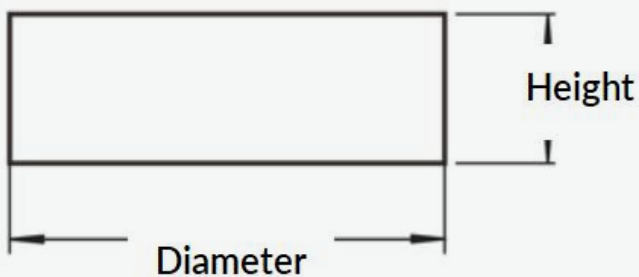

## Available Sizes :

Type	Diameter	Height
Ceiling & Night-light 12Inch	11.6Inch(295mm)	1.97Inch(50mm)
Ceiling & Night-light 14Inch	13.78Inch(350m,)	1.97Inch(50mm)

**Technical Date :**

Lamp Type	Ceiling & Night-light 12Inch	Ceiling & Night-light 14Inch
Rated Voltage	220-240V	
Rated Power	20W	32W
Displacement Factor--DF	DF0.7	DF0.9
Declared Luminous Flux—Key light mode	1500lm	2400lm
Declared Luminous Flux—Night light mode	50lm	50lm
Color Temperature	Night light 2000K & Key light 3000K/6500K	
Average Ra	Ra80	
Beam Angle	90°	
Average Life	25000H	
Working Temperature	-10°C(14°F)~40°C(+104°F)	
Material	Metal+ PS	
Dimmable	NO	
Environment	IP20	
Certificate	CE/CB/ERP	