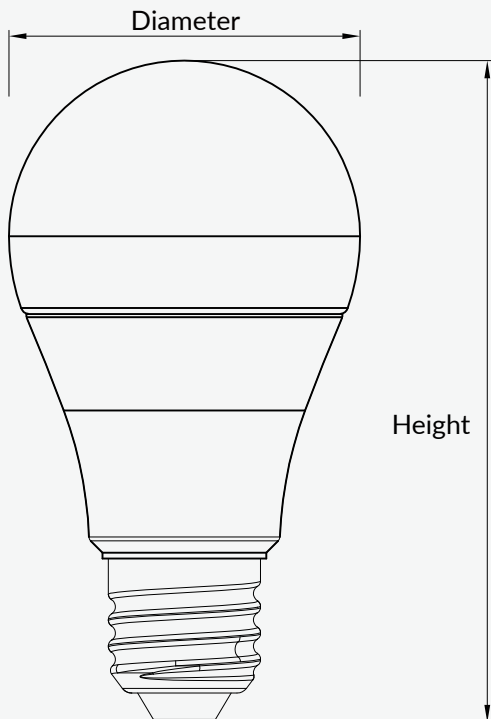

The product is suitable for residential home, living room, apartments and so on.

Type	Diameter	Height
A60	2.36Inch(60mm)	4.45Inch(113mm)

Technical Data :

Lamp Type	Remote Control A60 RGBCW
Rated Voltage	220-240V
Rated Power	9W
Incandescent Equivalent	60W
Power Factor --PF	PF0.9
Displacement Factor--DF	DF0.9
Declared Luminous Flux	806lm
Color Temperature	2700K-6500K&RGB
Average Ra	RA80
Beam Angle	180°
Average Life	15000H
Working Temperature	-10°C(14°F)~40°C(+104°F)
Material	Plastics、 Aluminum
Dimmable	Remote control dimming
Base	E27
Environment	IP20
Certificate	CE/CB/ERP